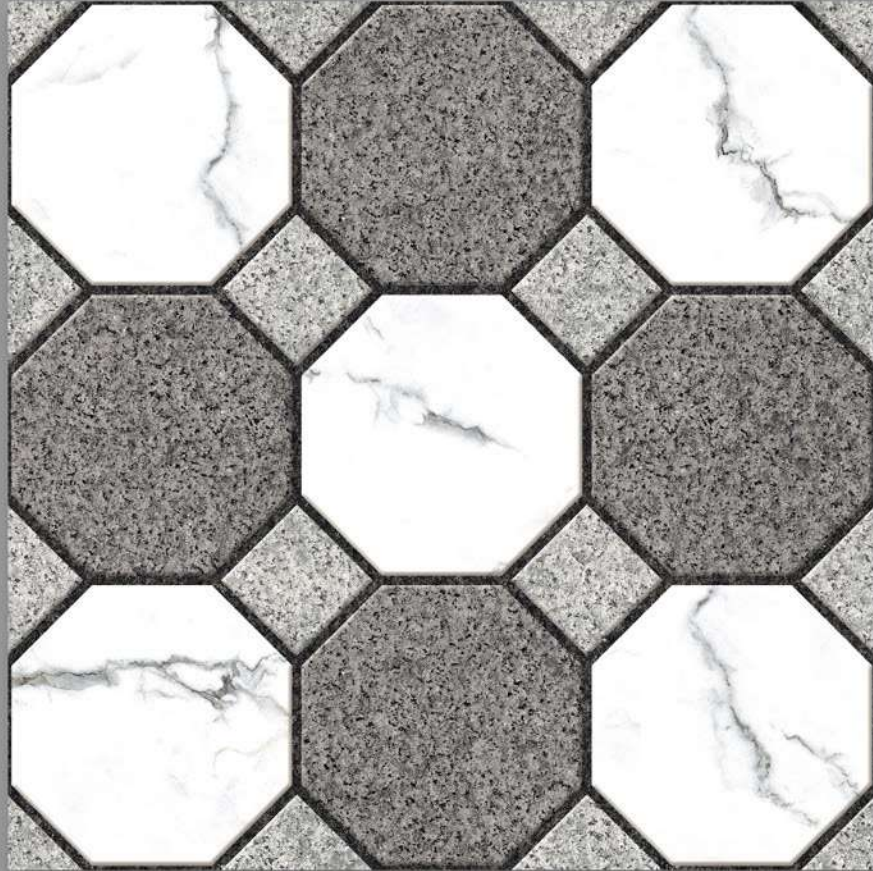

DIRT PROOF

PURE HYGIENIC

Heavy Duty
Vitrified Parking Tiles

12 mm
Thickness

400x
400mm

#Outdoor Beauty

Octagon :111

STAIN RESISTANT