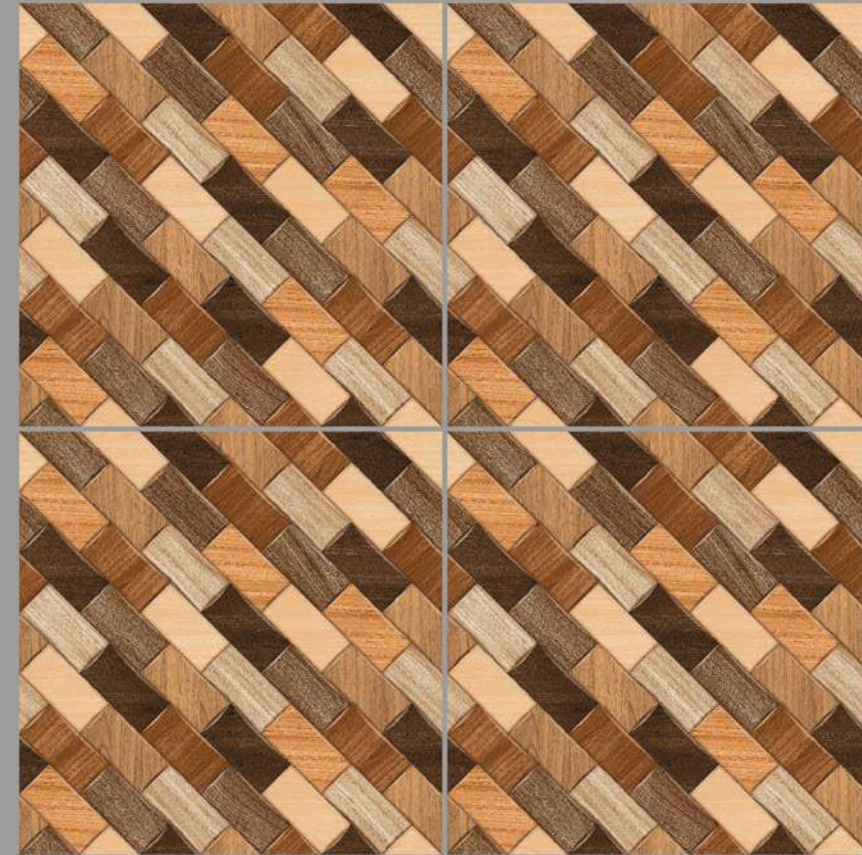

STAIN RESISTANT

WATER REPELLENT

FORMIDABLE STRENGTH

MAINTENANCE FREE

DIRT PROOF

PURE HYGIENIC

Heavy Duty
Vitrified Parking Tiles

12 mm
Thickness

400x
400mm

#Outdoor Beauty