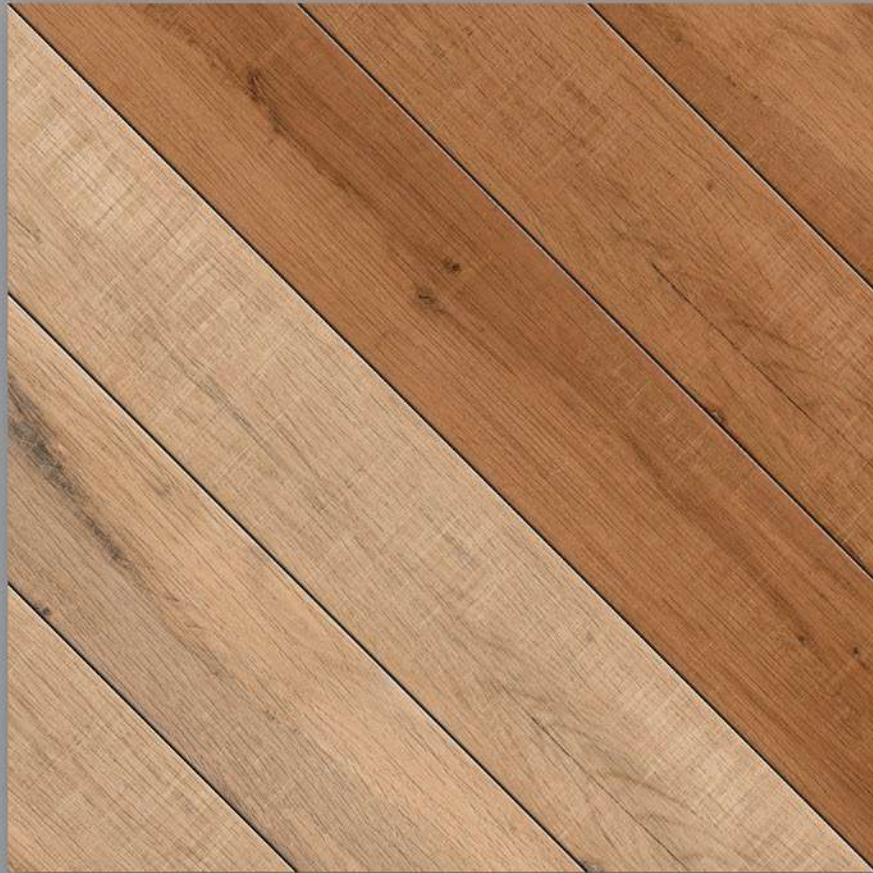

400x
400mm

#Outdoor Beauty

Topaz :104

- STAIN RESISTANT
- WATER REPELLENT
- FORMIDABLE STRENGTH
- MAINTENANCE FREE
- DIRT PROOF
- PURE HYGIENIC

Heavy Duty
Vitrified Parking Tiles

12 mm
Thickness

400x
400mm

**#Outdoor
Beauty**