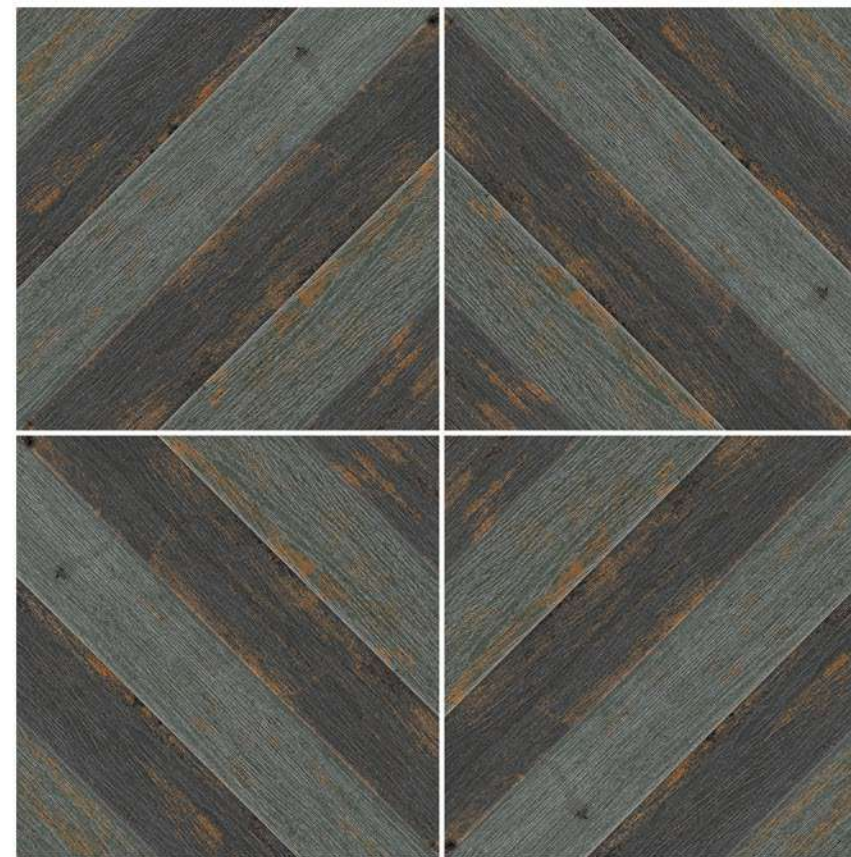

DIRT PROOF

PURE HYGIENIC

Heavy Duty
Vitrified Parking Tiles

12 mm
Thickness

400x
400mm

#Outdoor Beauty

Woody :103

- STAIN RESISTANT
- WATER REPELLENT
- FORMIDABLE STRENGTH
- MAINTENANCE FREE
- DIRT PROOF
- PURE HYGIENIC