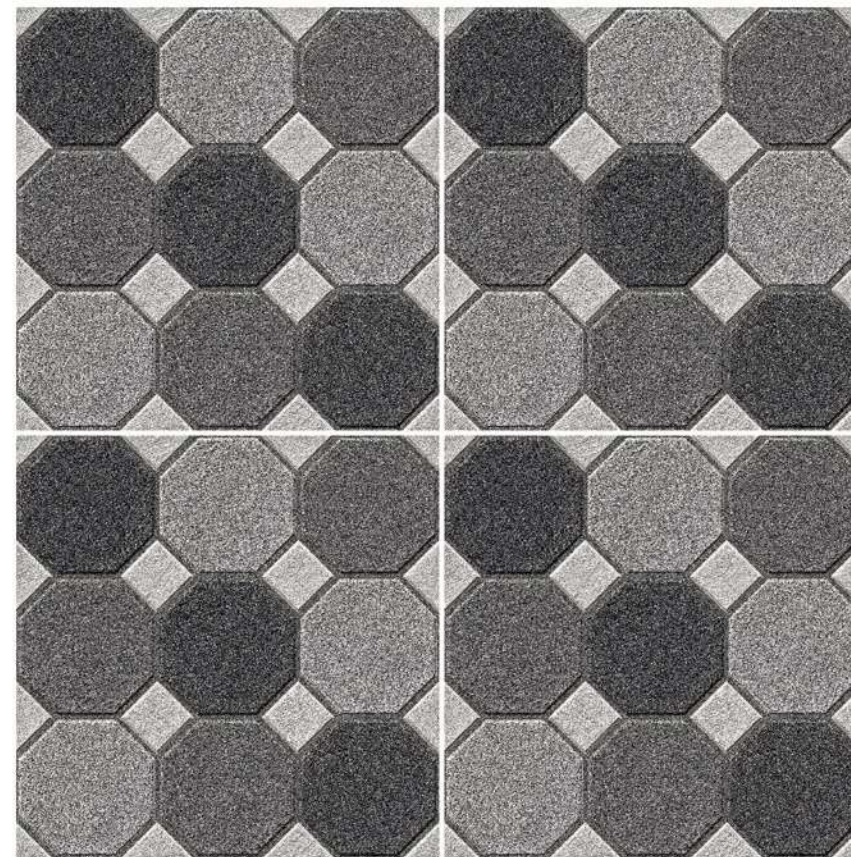

#Outdoor Beauty

Octagon :108

STAIN RESISTANT

WATER REPELLENT

FORMIDABLE STRENGTH

MAINTENANCE FREE

DIRT PROOF

PURE HYGIENIC

Heavy Duty
Vitrified Parking Tiles

12 mm
Thickness

400x
400mm

#Outdoor Beauty

Octagon :109

- STAIN RESISTANT
- WATER REPELLENT
- FORMIDABLE STRENGTH
- MAINTENANCE FREE
- DIRT PROOF
- PURE HYGIENIC

Heavy Duty
Vitrified Parking Tiles

12 mm
Thickness

400x
400mm

#Outdoor Beauty

Octagon :110

STAIN RESISTANT

WATER REPELLENT

FORMIDABLE STRENGTH

MAINTENANCE FREE