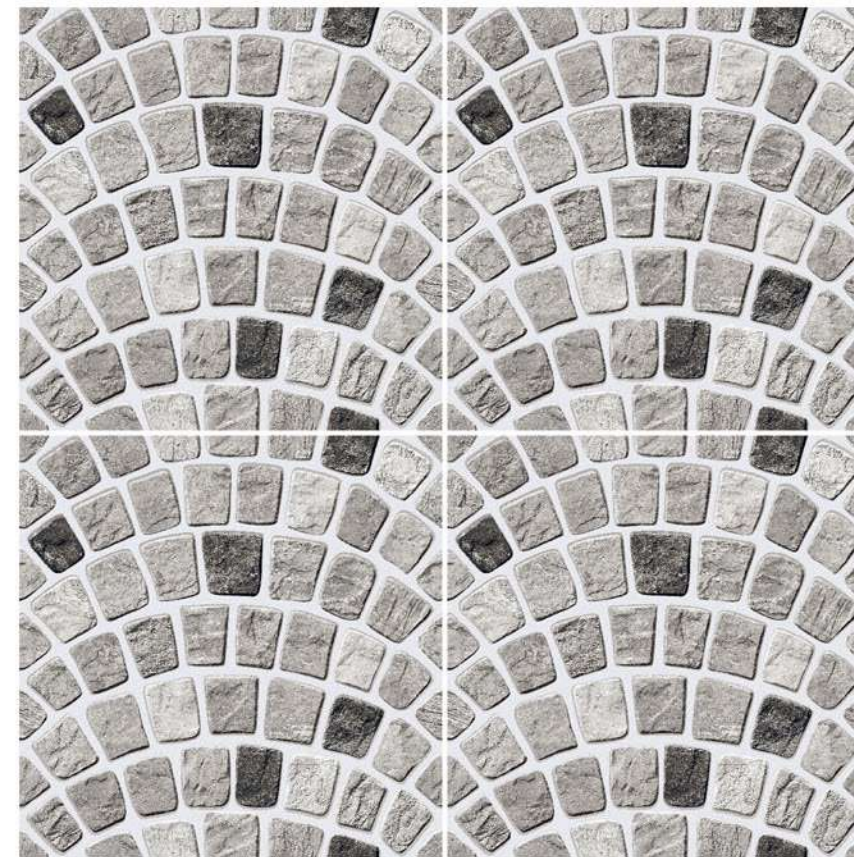

- STAIN RESISTANT
- WATER REPELLENT
- FORMIDABLE STRENGTH
- MAINTENANCE FREE
- DIRT PROOF
- PURE HYGIENIC

Heavy Duty
Vitrified Parking Tiles

12 mm
Thickness

400x
400mm

#Outdoor Beauty