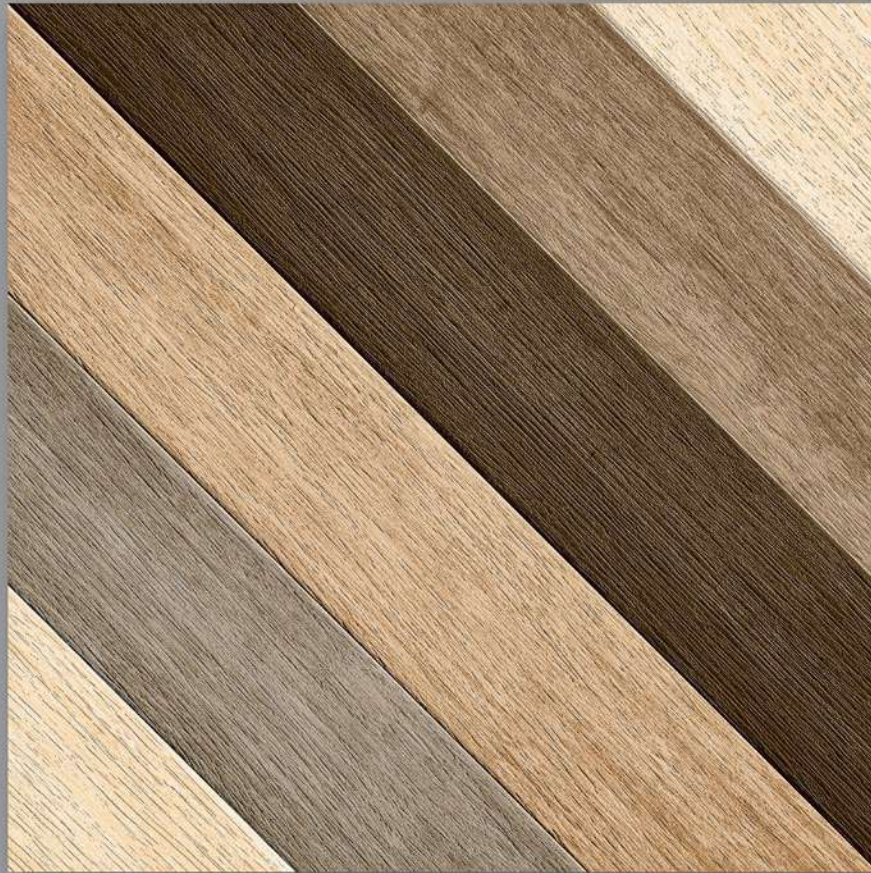

STAIN RESISTANT

WATER REPELLENT

FORMIDABLE STRENGTH

MAINTENANCE FREE

DIRT PROOF

PURE HYGIENIC

Heavy Duty
Vitrified Parking Tiles

12 mm
Thickness

400x
400mm

#Outdoor Beauty