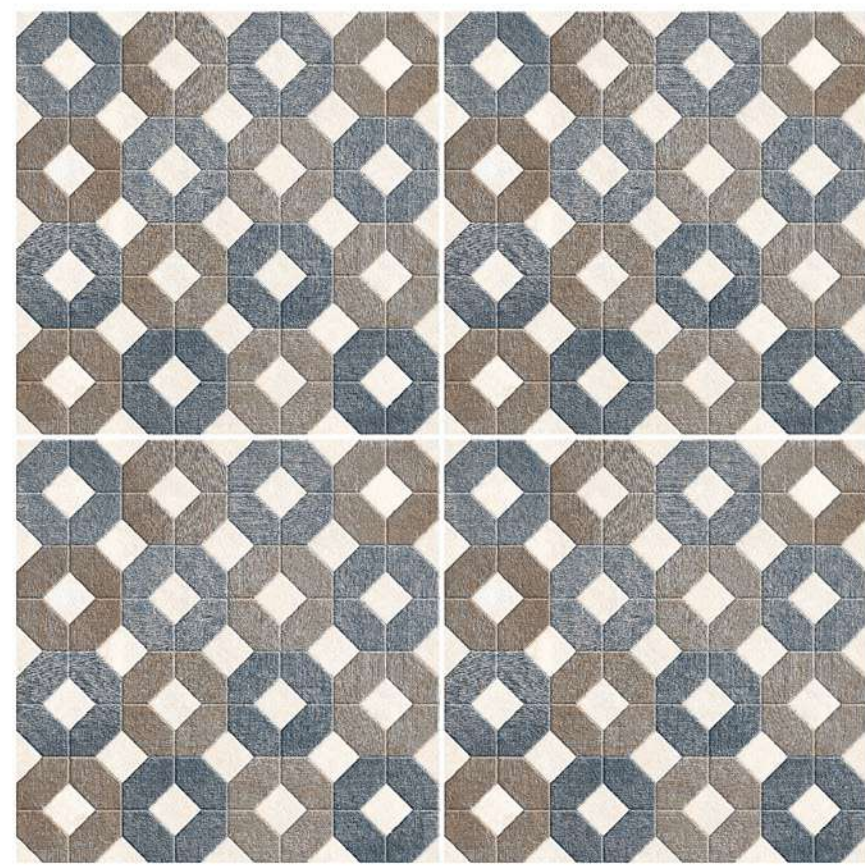

Heavy Duty
Vitrified Parking Tiles

12 mm
Thickness

400x
400mm

#Outdoor Beauty

Emerald :104

- STAIN RESISTANT
- WATER REPELLENT
- FORMIDABLE STRENGTH
- MAINTENANCE FREE
- DIRT PROOF
- PURE HYGIENIC

Heavy Duty
Vitrified Parking Tiles