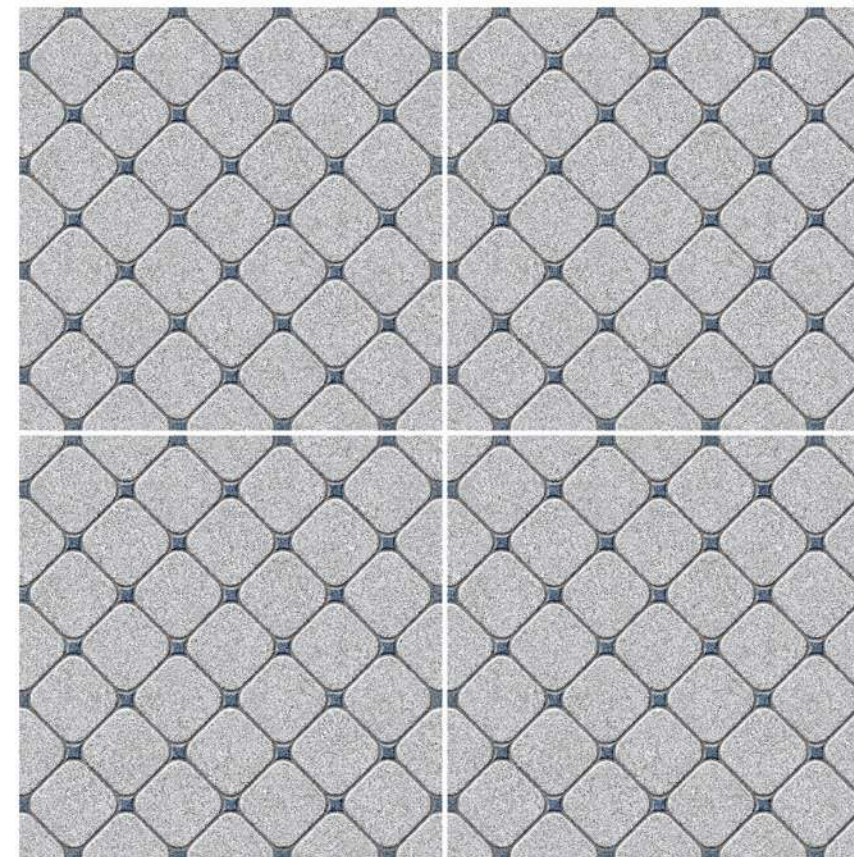

MAINTENANCE FREE

DIRT PROOF

PURE HYGIENIC

Heavy Duty
Vitrified Parking Tiles

12 mm
Thickness

400x
400mm

#Outdoor Beauty

Cosco :103