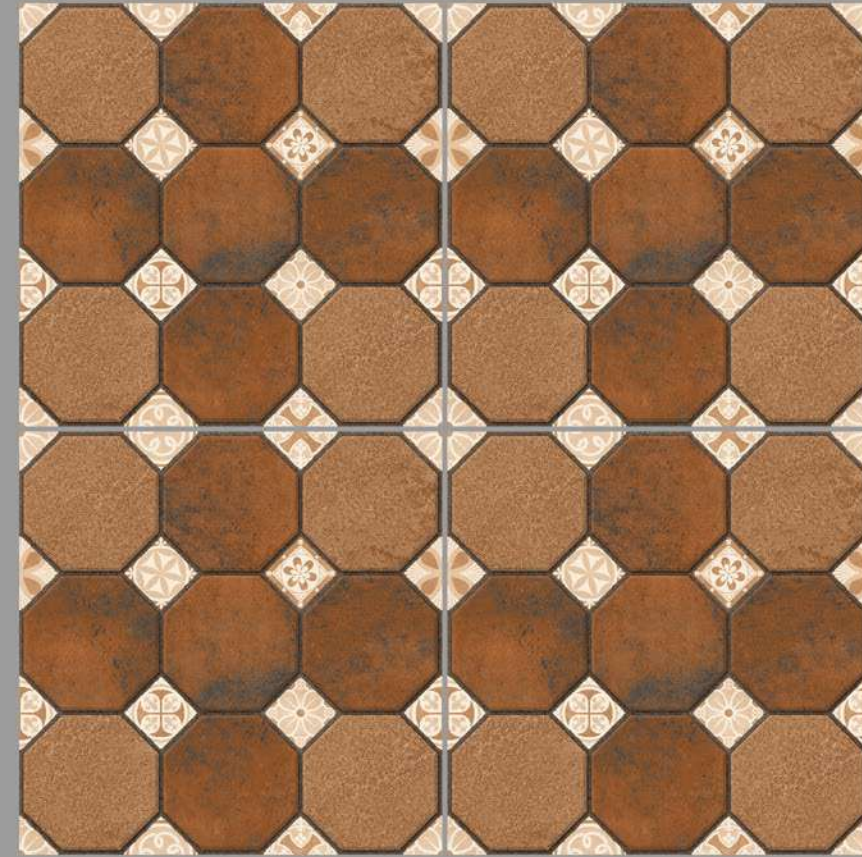

12 mm
Thickness

400x
400mm

#Outdoor Beauty

Octagon :102

STAIN RESISTANT

WATER REPELLENT

FORMIDABLE STRENGTH

MAINTENANCE FREE