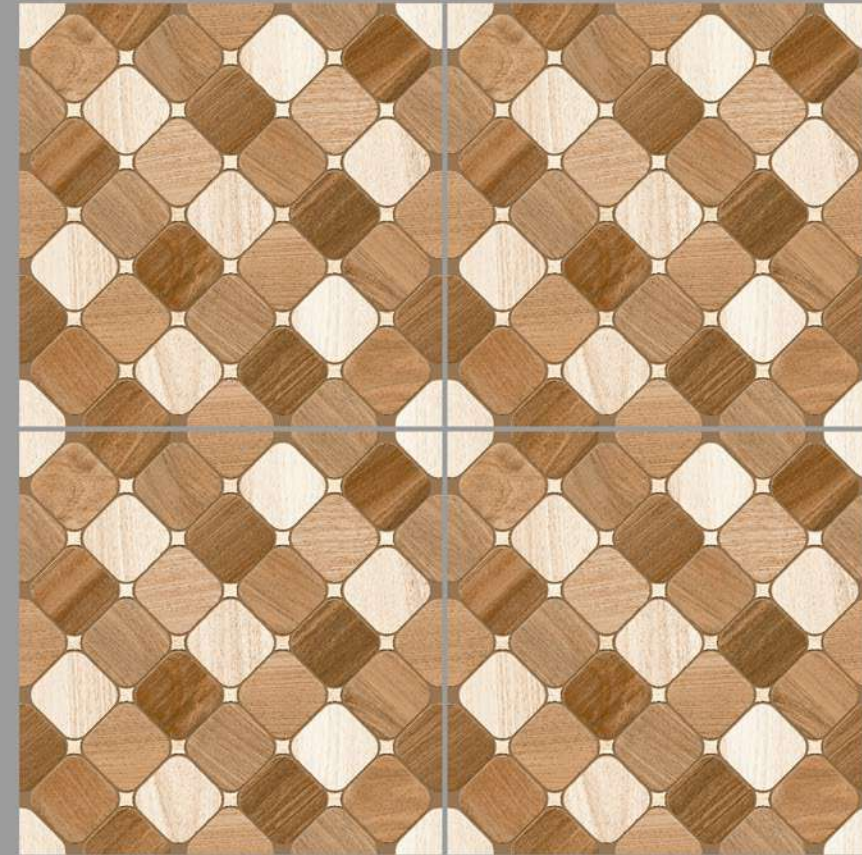

Heavy Duty
Vitrified Parking Tiles

12 mm
Thickness

400x
400mm

#Outdoor Beauty

Cosco:102

STAIN RESISTANT

WATER REPELLENT

FORMIDABLE STRENGTH