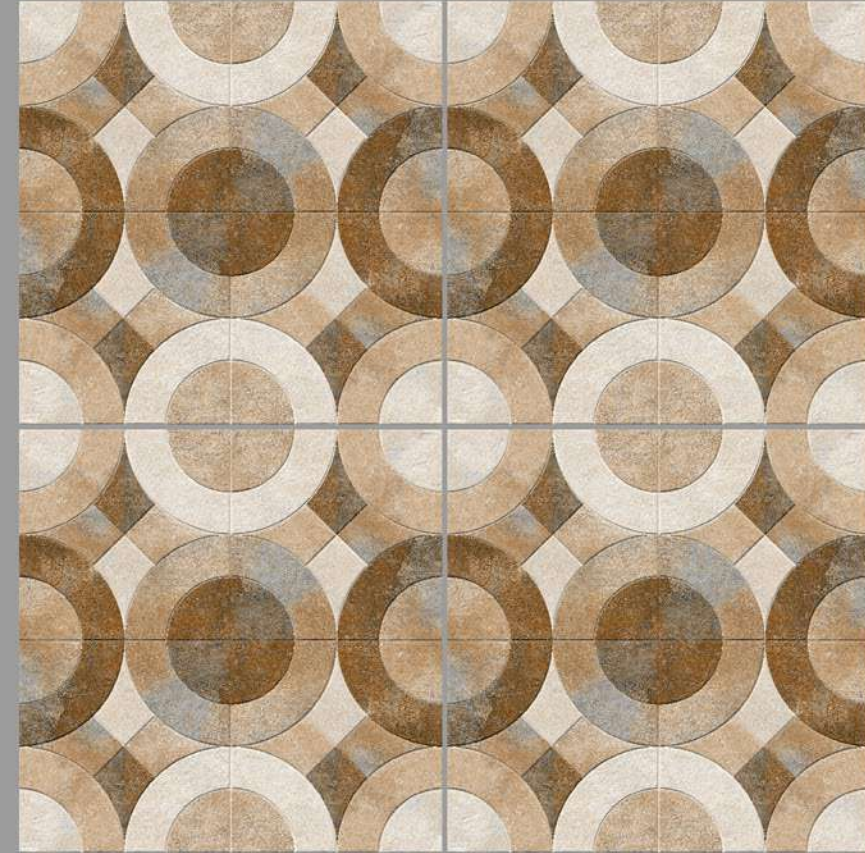

#Outdoor Beauty

STAIN RESISTANT

WATER REPELLENT

FORMIDABLE STRENGTH

MAINTENANCE FREE

DIRT PROOF

PURE HYGIENIC

Circle :101