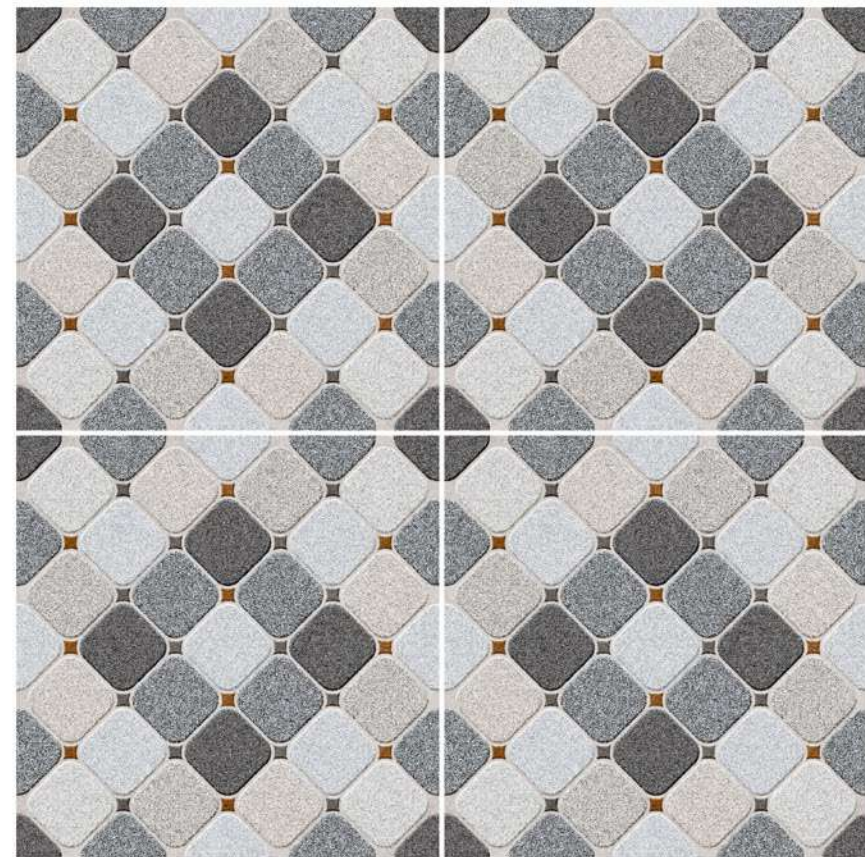

DIRT PROOF

PURE HYGIENIC

Heavy Duty
Vitrified Parking Tiles

12 mm
Thickness

400x
400mm

#Outdoor Beauty

Cosco:101

- STAIN RESISTANT
- WATER REPELLENT
- FORMIDABLE STRENGTH
- MAINTENANCE FREE
- DIRT PROOF
- PURE HYGIENIC