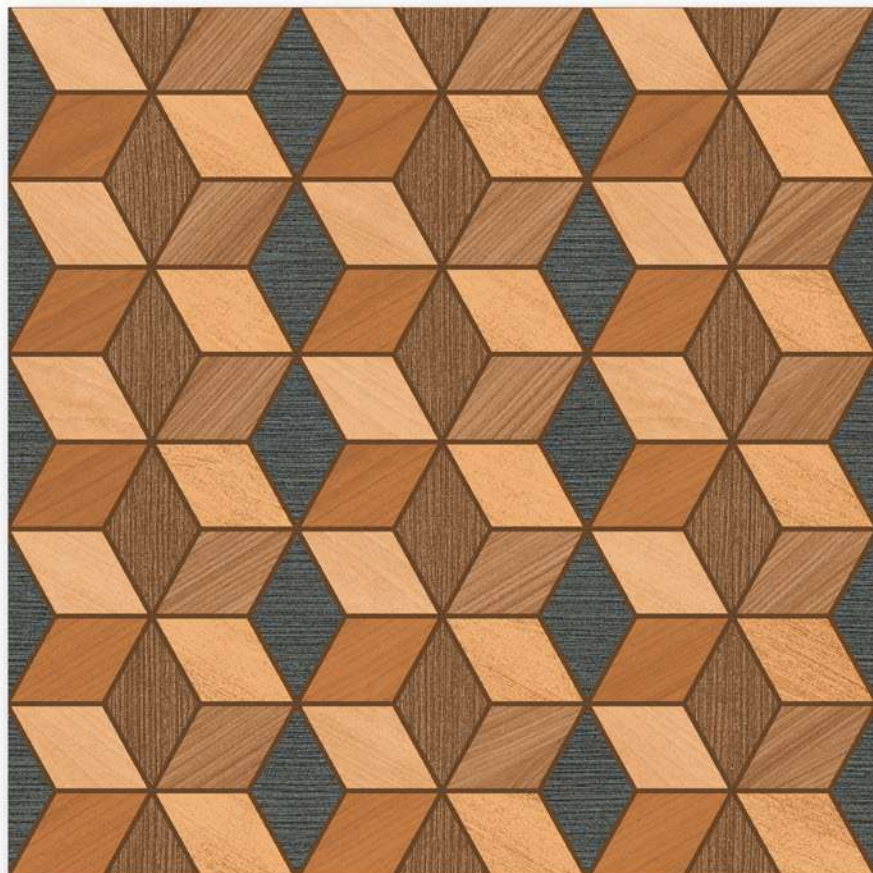

- STAIN RESISTANT
- WATER REPELLENT
- FORMIDABLE STRENGTH
- MAINTENANCE FREE
- DIRT PROOF
- PURE HYGIENIC

Heavy Duty
Vitrified Parking Tiles

12 mm
Thickness

400x
400mm

#Outdoor Beauty