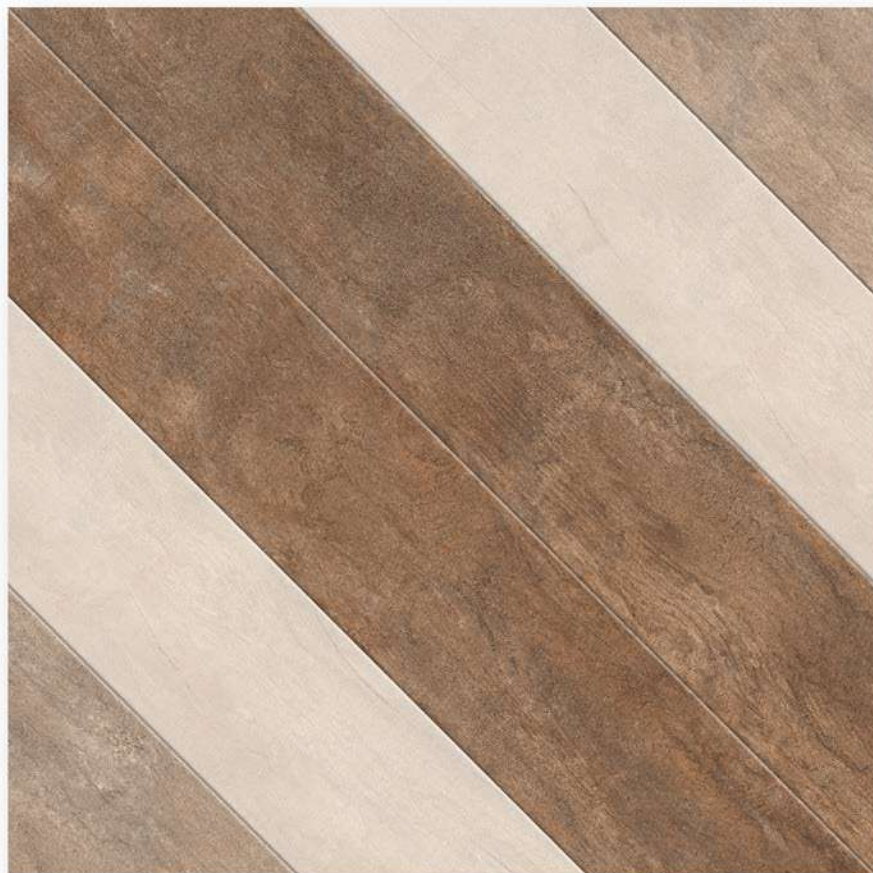

- STAIN RESISTANT
- WATER REPELLENT
- FORMIDABLE STRENGTH
- MAINTENANCE FREE
- DIRT PROOF
- PURE HYGIENIC

Heavy Duty
Vitrified Parking Tiles

12 mm
Thickness

400x
400mm

#Outdoor Beauty