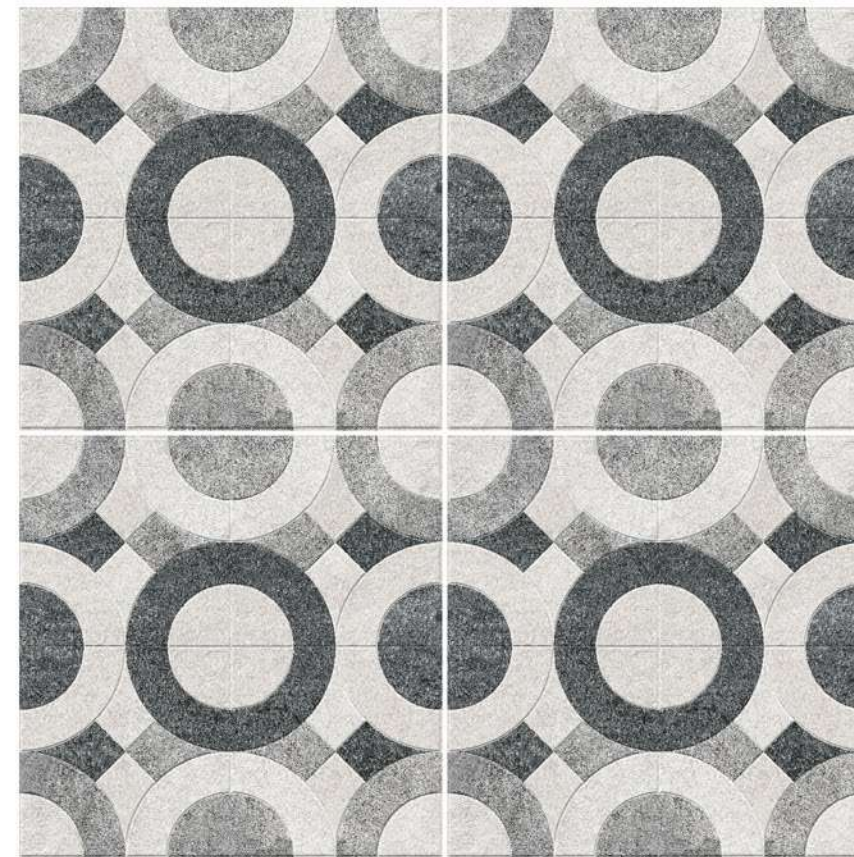

- STAIN RESISTANT
- WATER REPELLENT
- FORMIDABLE STRENGTH
- MAINTENANCE FREE
- DIRT PROOF
- PURE HYGIENIC

Heavy Duty
Vitrified Parking Tiles

12 mm
Thickness

400x
400mm

#Outdoor Beauty