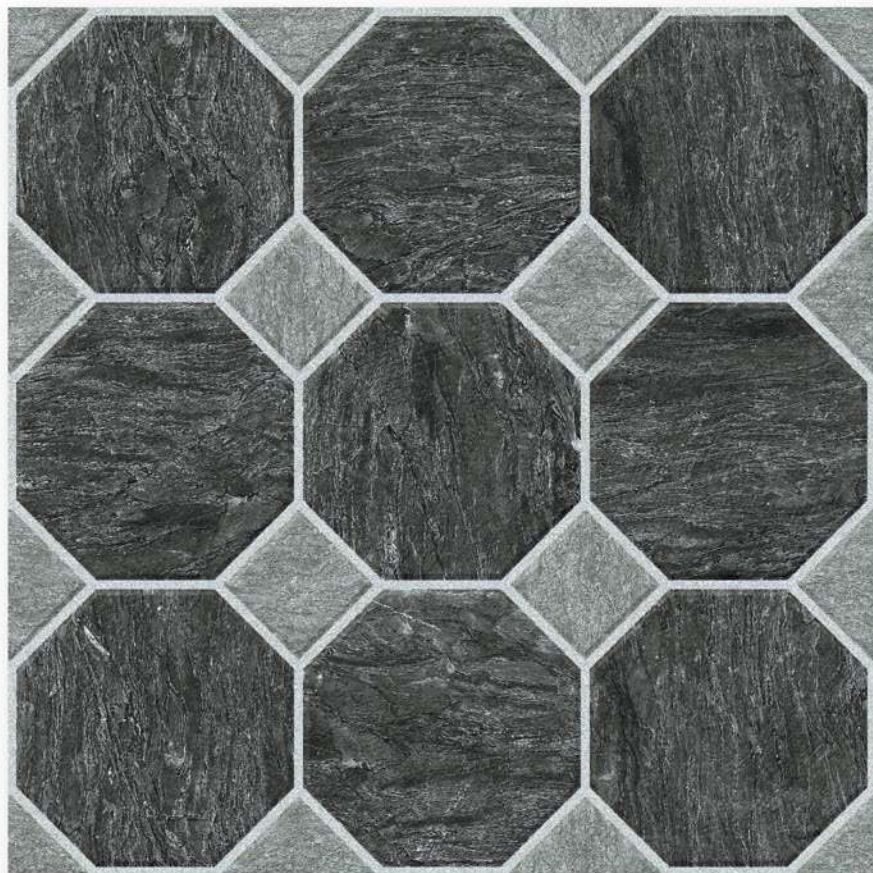

STAIN RESISTANT

WATER REPELLENT

FORMIDABLE STRENGTH

MAINTENANCE FREE

DIRT PROOF

PURE HYGIENIC

Heavy Duty
Vitrified Parking Tiles

12 mm
Thickness

400x
400mm

#Outdoor Beauty