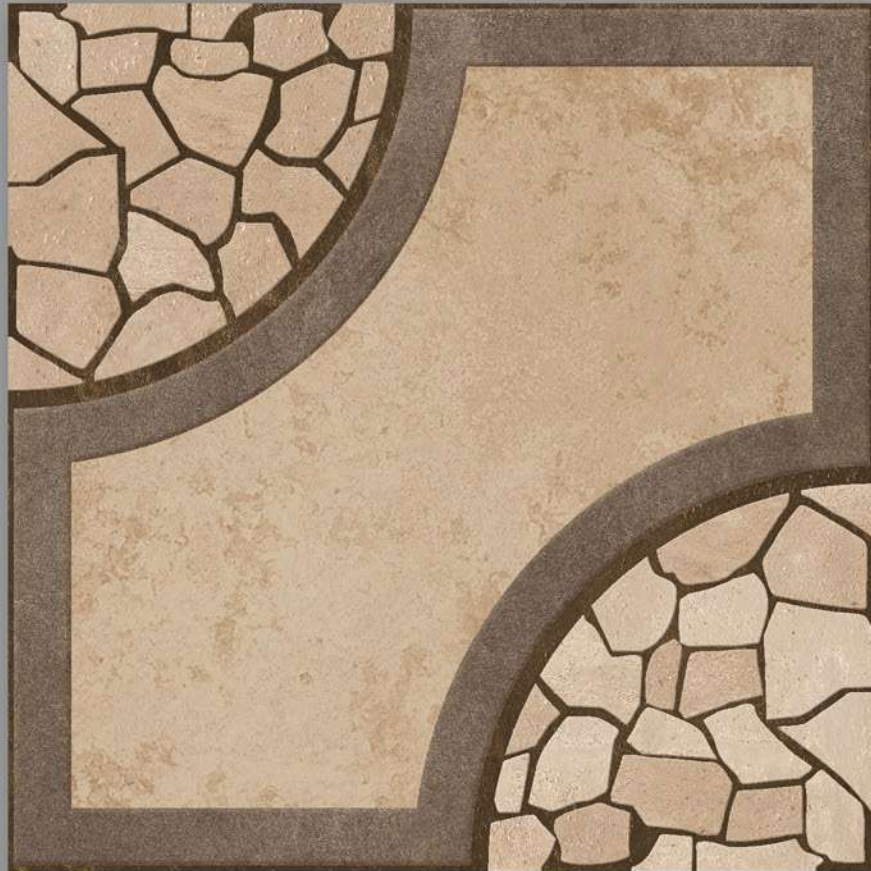

MAINTENANCE FREE

DIRT PROOF

PURE HYGIENIC

Heavy Duty
Vitrified Parking Tiles

12 mm
Thickness

400x
400mm

#Outdoor Beauty

Stonela :104