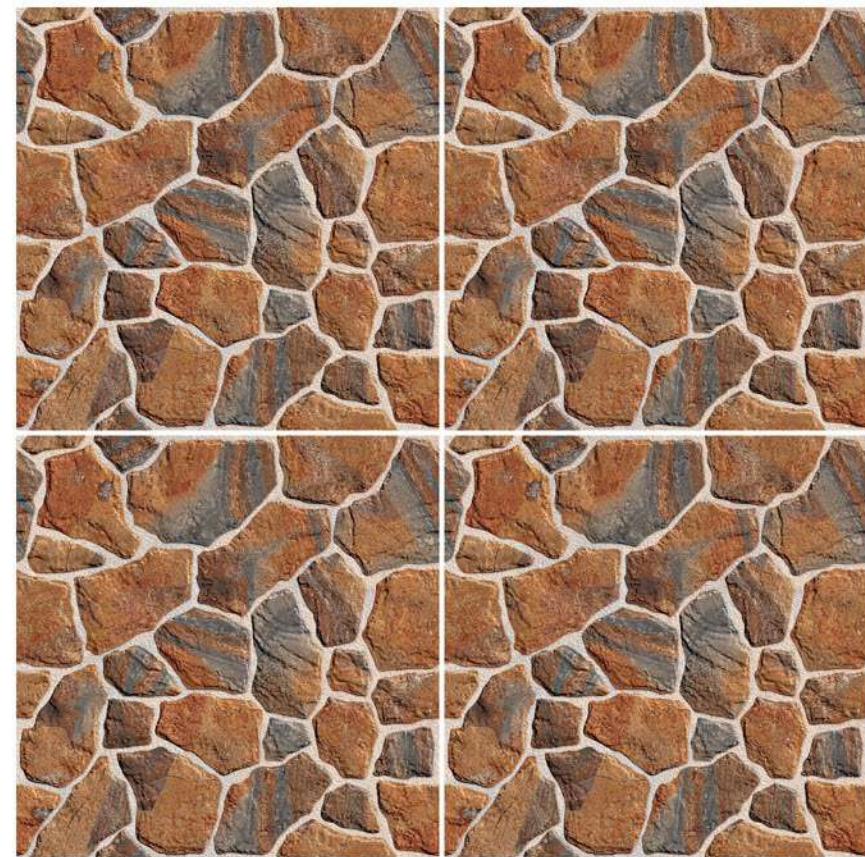

- STAIN RESISTANT
- WATER REPELLENT
- FORMIDABLE STRENGTH
- MAINTENANCE FREE
- DIRT PROOF
- PURE HYGIENIC

Heavy Duty
Vitrified Parking Tiles

12 mm
Thickness

400x
400mm

#Outdoor Beauty