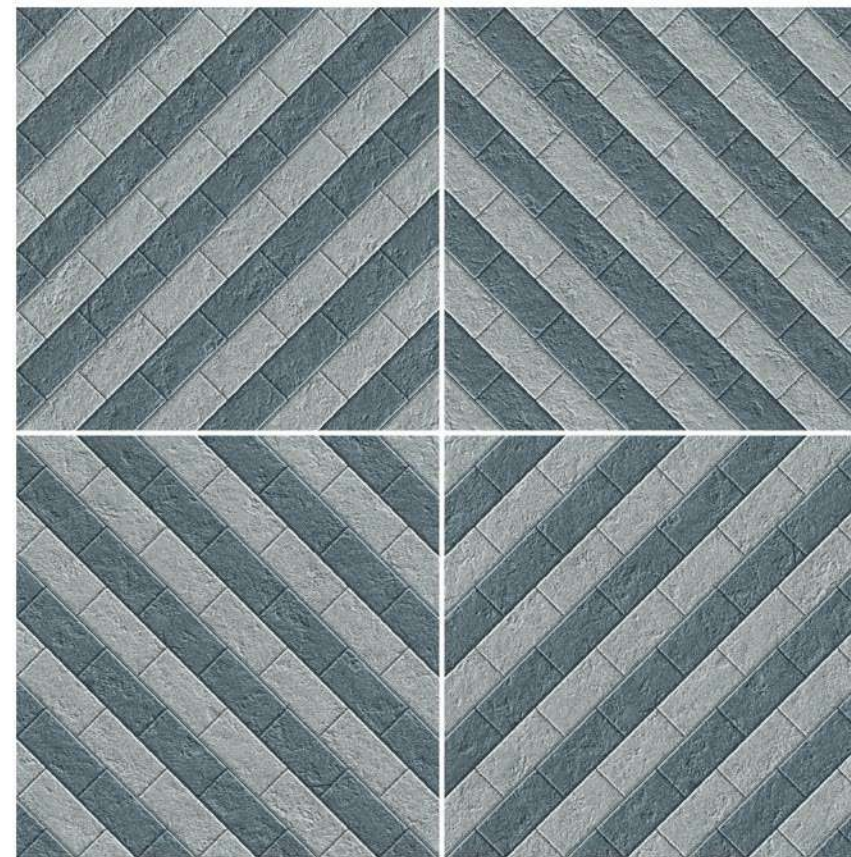

DIRT PROOF

PURE HYGIENIC

Heavy Duty
Vitrified Parking Tiles

12 mm
Thickness

400x
400mm

#Outdoor Beauty

Brickers:104

- STAIN RESISTANT
- WATER REPELLENT
- FORMIDABLE STRENGTH
- MAINTENANCE FREE
- DIRT PROOF
- PURE HYGIENIC