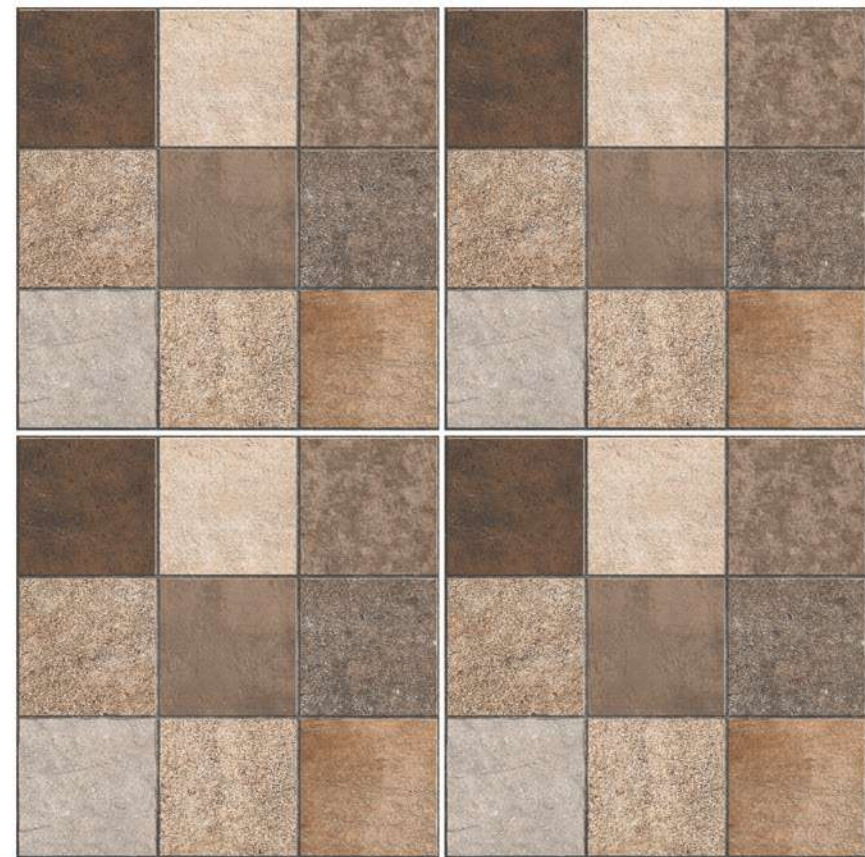

- STAIN RESISTANT
- WATER REPELLENT
- FORMIDABLE STRENGTH
- MAINTENANCE FREE
- DIRT PROOF
- PURE HYGIENIC

Heavy Duty
Vitrified Parking Tiles

12 mm
Thickness

400x
400mm

#Outdoor Beauty