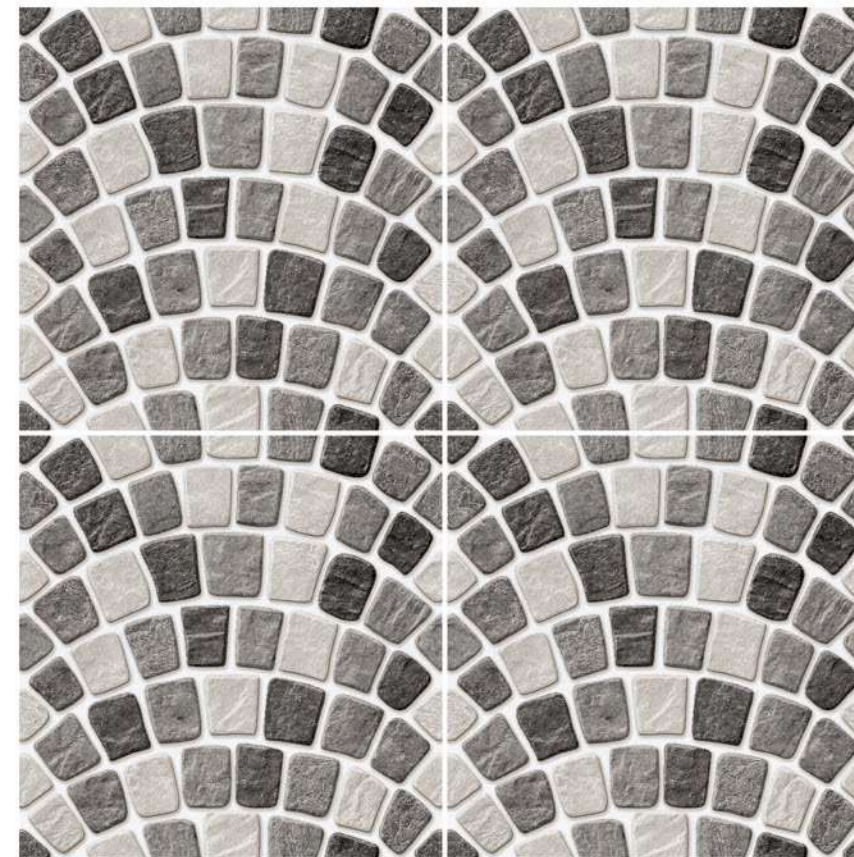

- STAIN RESISTANT
- WATER REPELLENT
- FORMIDABLE STRENGTH
- MAINTENANCE FREE
- DIRT PROOF
- PURE HYGIENIC

Heavy Duty
Vitrified Parking Tiles

12 mm
Thickness

400x
400mm

#Outdoor Beauty