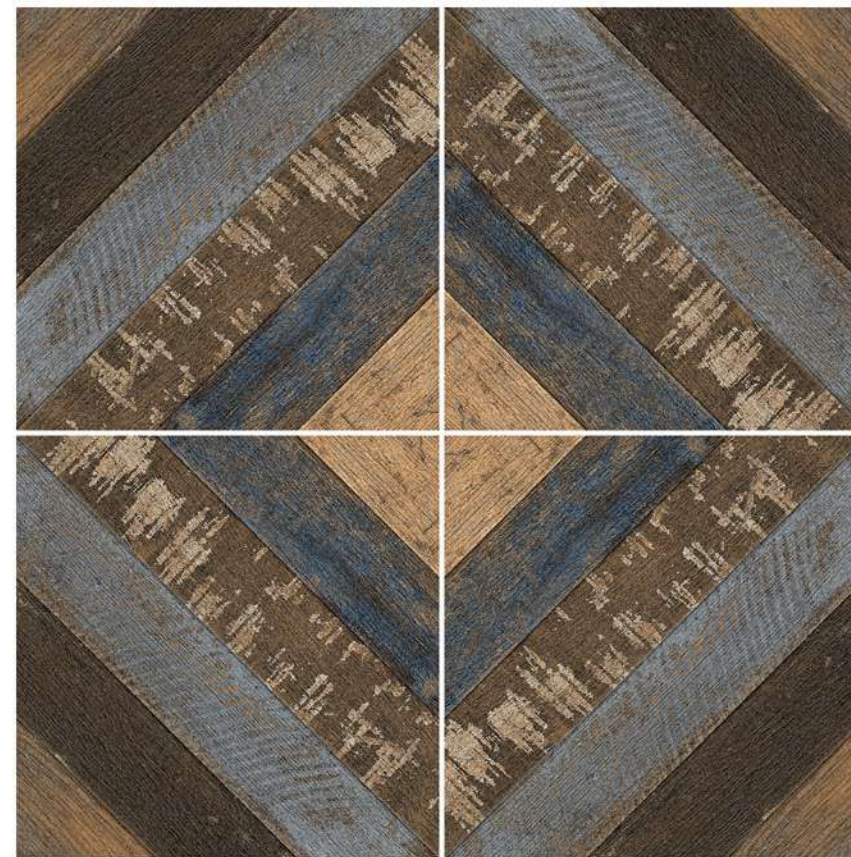

- STAIN RESISTANT
- WATER REPELLENT
- FORMIDABLE STRENGTH
- MAINTENANCE FREE
- DIRT PROOF
- PURE HYGIENIC

Heavy Duty
Vitrified Parking Tiles

12 mm
Thickness

400x
400mm

#Outdoor Beauty