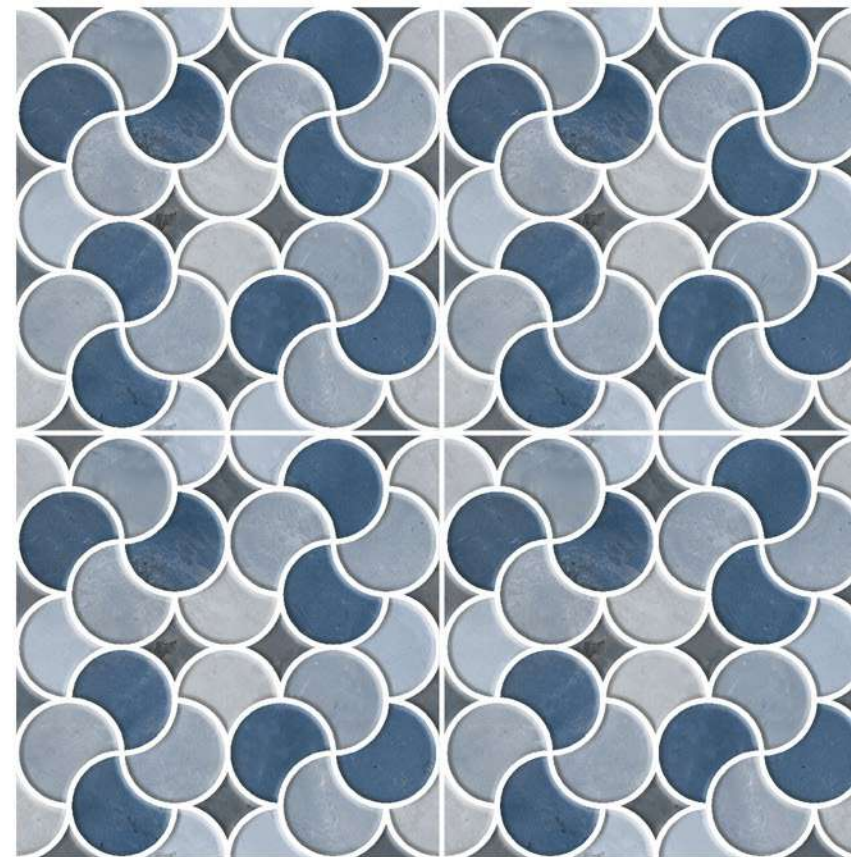

- STAIN RESISTANT
- WATER REPELLENT
- FORMIDABLE STRENGTH
- MAINTENANCE FREE
- DIRT PROOF
- PURE HYGIENIC

Heavy Duty
Vitrified Parking Tiles

12 mm
Thickness

400x
400mm

#Outdoor Beauty