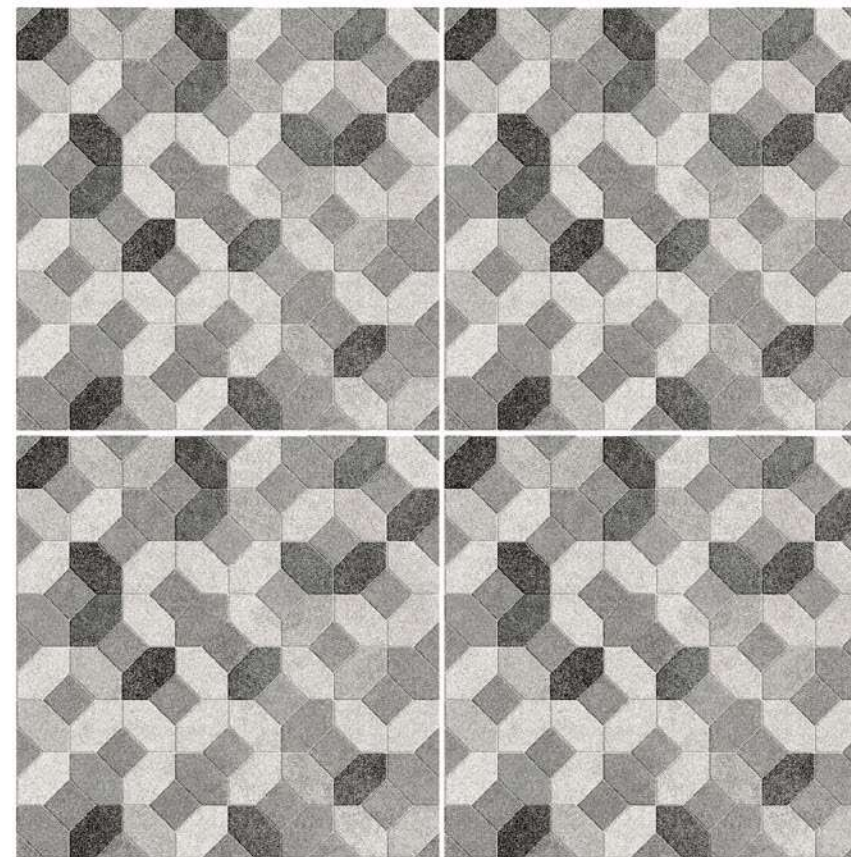

PURE HYGIENIC

Heavy Duty
Vitrified Parking Tiles

12 mm
Thickness

400x
400mm

#Outdoor Beauty

Emerald:103

- STAIN RESISTANT
- WATER REPELLENT
- FORMIDABLE STRENGTH
- MAINTENANCE FREE
- DIRT PROOF
- PURE HYGIENIC