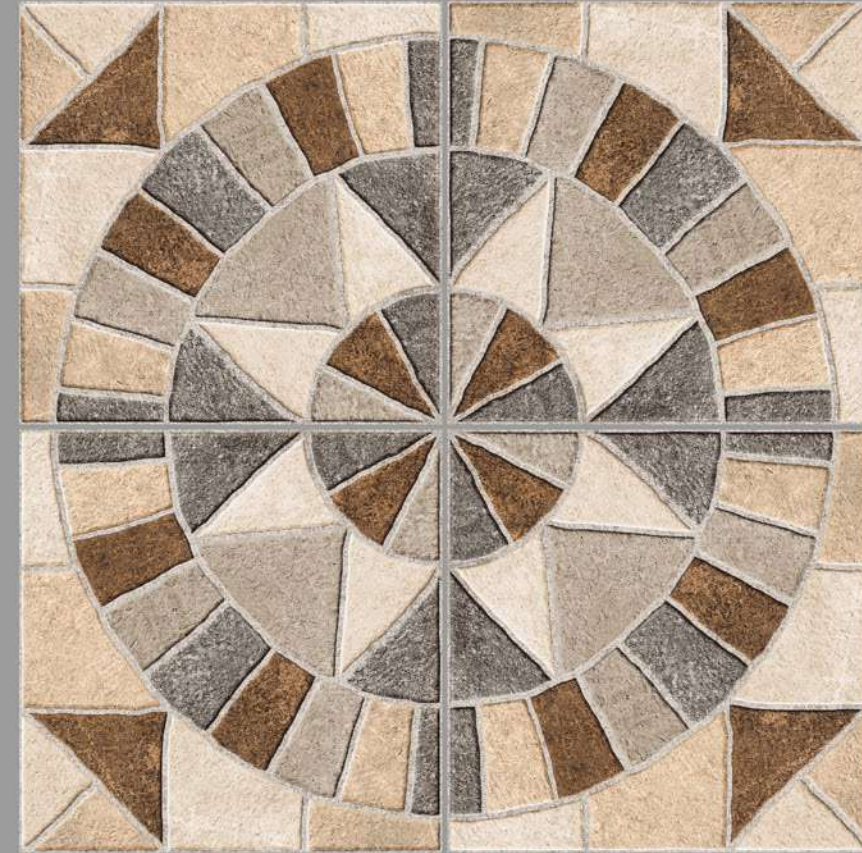

STAIN RESISTANT

WATER REPELLENT

FORMIDABLE STRENGTH

MAINTENANCE FREE

DIRT PROOF

PURE HYGIENIC

Carpet:102

Heavy Duty
Vitrified Parking Tiles

12 mm
Thickness

400x
400mm

#Outdoor Beauty