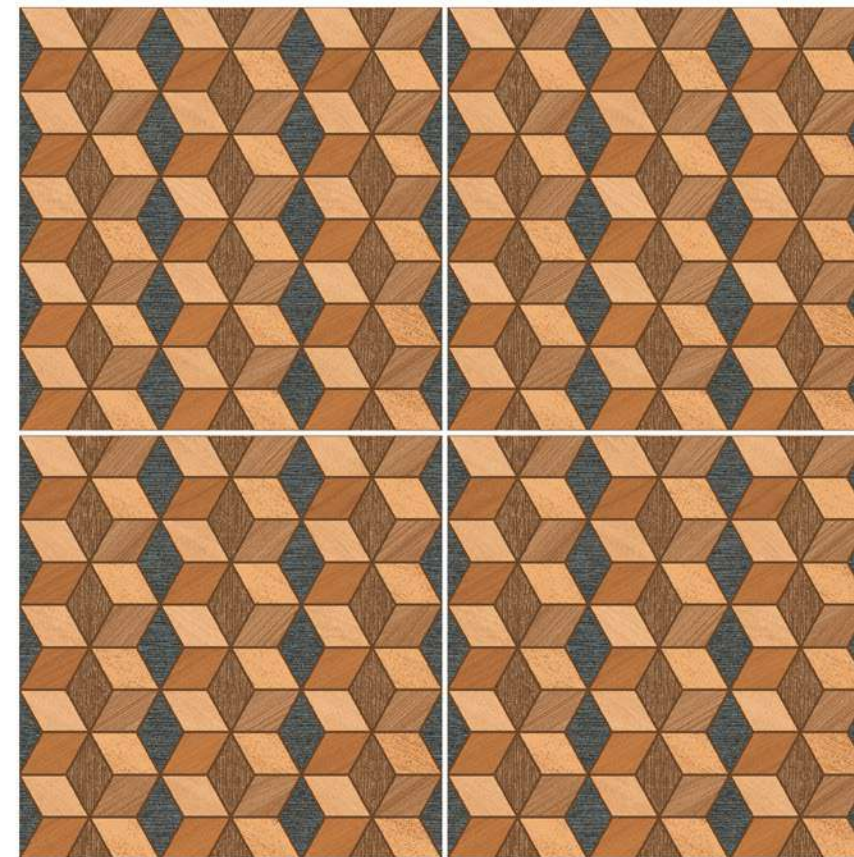

Heavy Duty
Vitrified Parking Tiles

12 mm
Thickness

400x
400mm

**#Outdoor
Beauty**

Jacks :101

- STAIN RESISTANT
- WATER REPELLENT
- FORMIDABLE STRENGTH
- MAINTENANCE FREE
- DIRT PROOF
- PURE HYGIENIC

Heavy Duty
Vitrified Parking Tiles