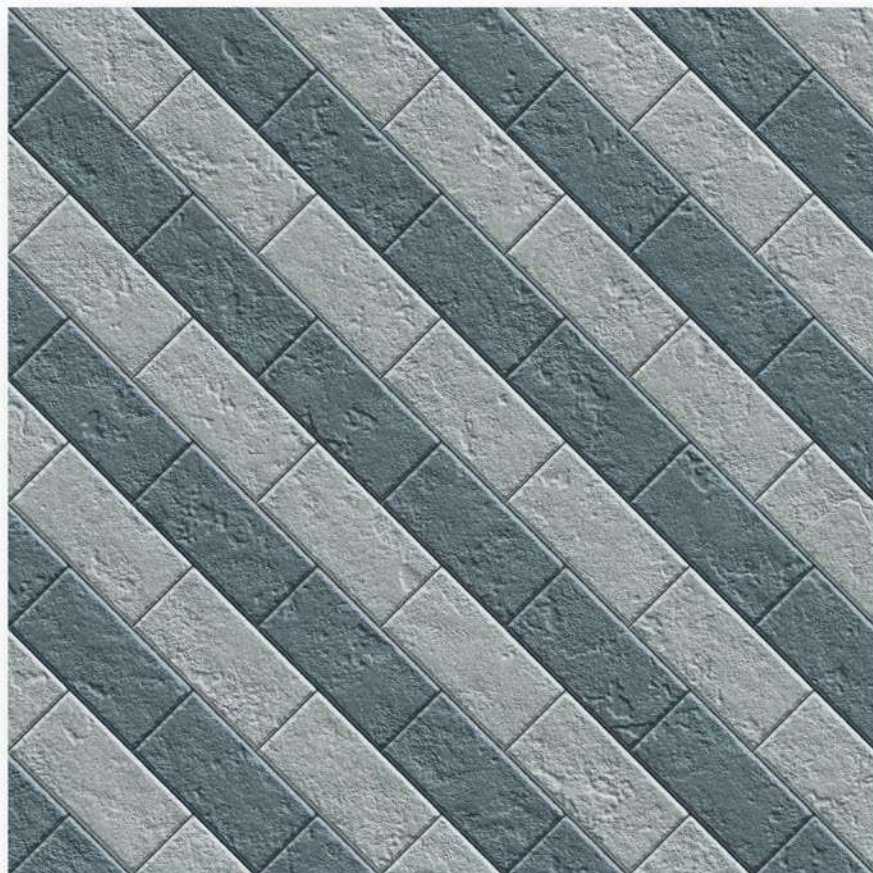

DIRT PROOF

PURE HYGIENIC

Heavy Duty
Vitrified Parking Tiles

12 mm
Thickness

400x
400mm

#Outdoor Beauty

Brickers:104

- STAIN RESISTANT
- WATER REPELLENT
- FORMIDABLE STRENGTH
- MAINTENANCE FREE
- DIRT PROOF
- PURE HYGIENIC