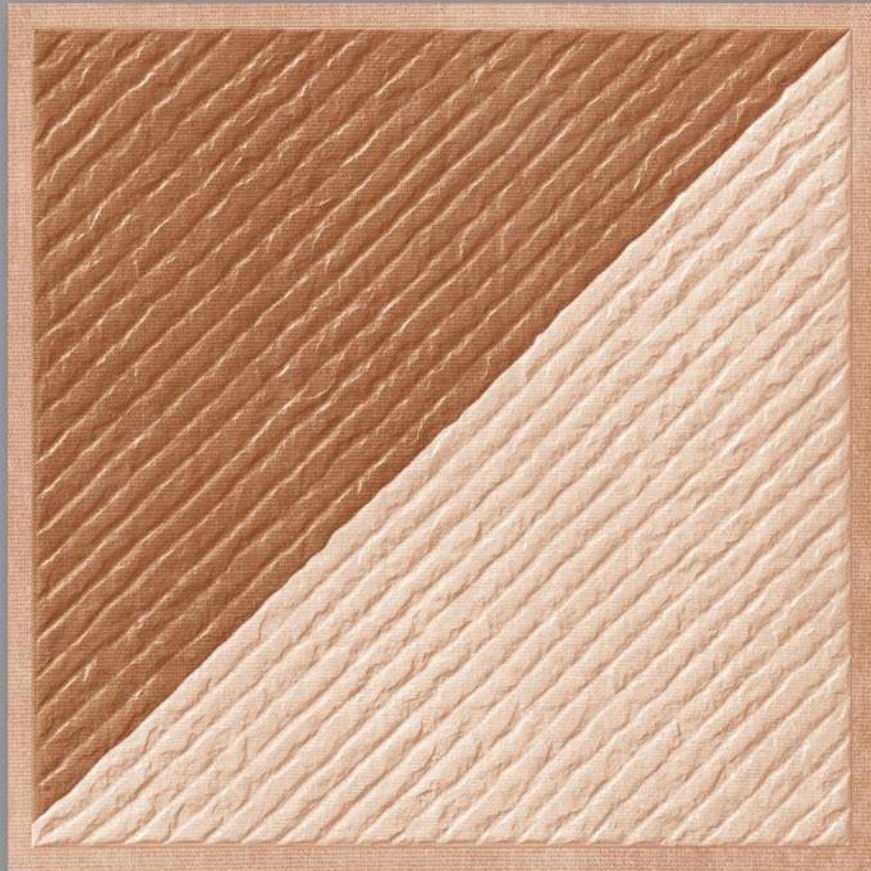

Fossil :107

- STAIN RESISTANT
- WATER REPELLENT
- FORMIDABLE STRENGTH
- MAINTENANCE FREE
- DIRT PROOF
- PURE HYGIENIC

Heavy Duty
Vitrified Parking Tiles

12 mm
Thickness

400x
400mm

#Outdoor Beauty

Fossil :108