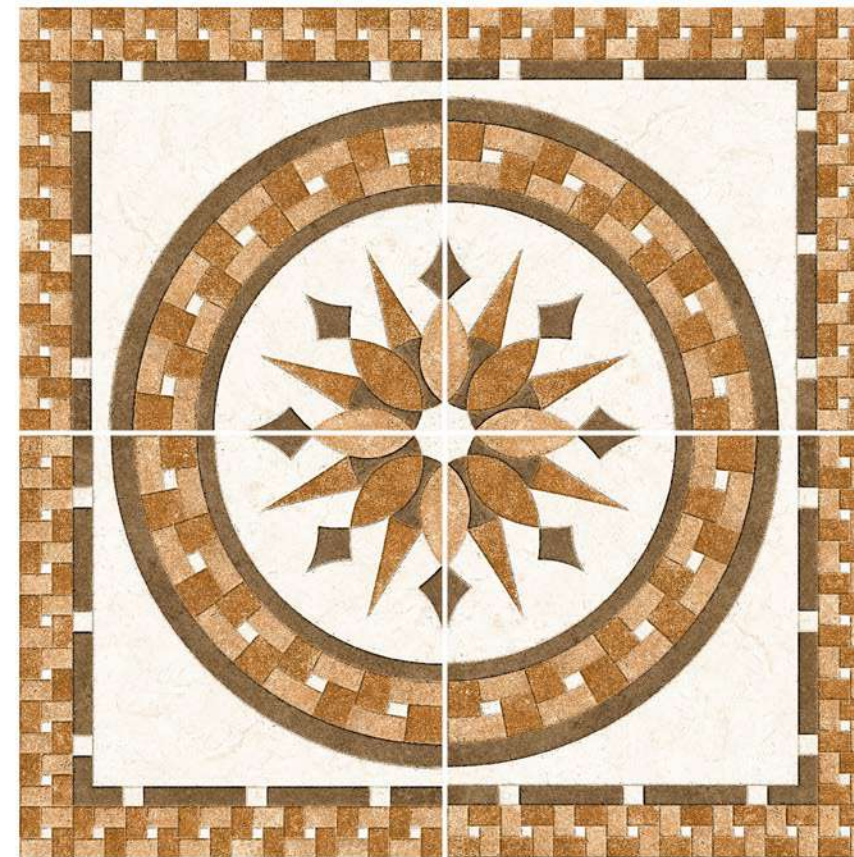

PURE HYGIENIC

Heavy Duty
Vitrified Parking Tiles

12 mm
Thickness

400x
400mm

#Outdoor Beauty

Glaciar:101

- STAIN RESISTANT
- WATER REPELLENT
- FORMIDABLE STRENGTH
- MAINTENANCE FREE
- DIRT PROOF
- PURE HYGIENIC