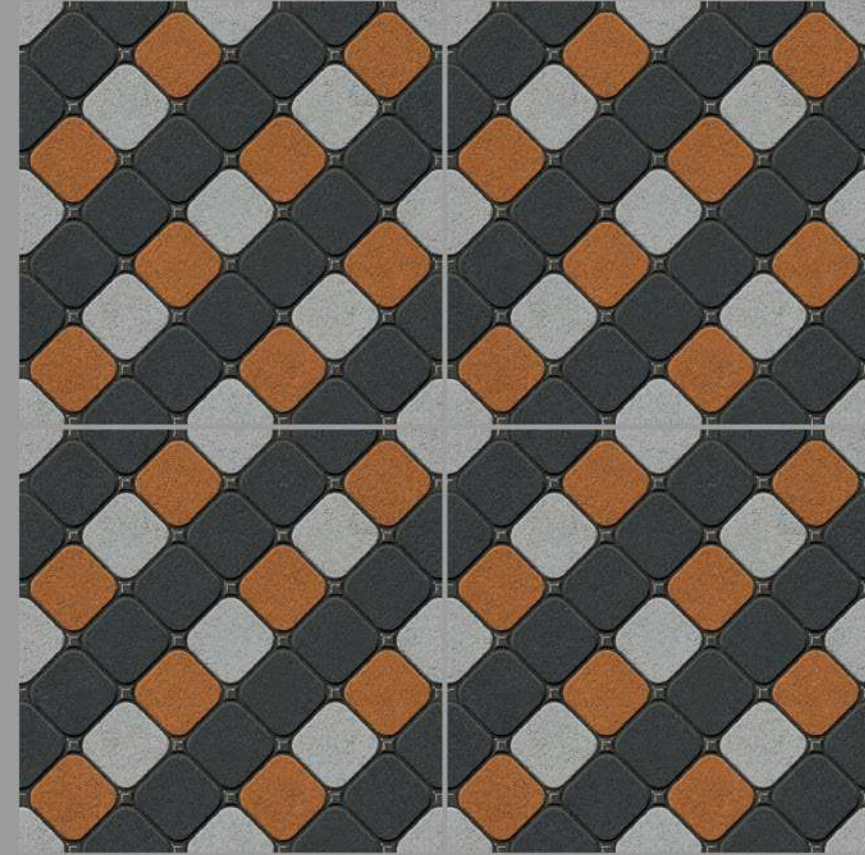

MAINTENANCE FREE

DIRT PROOF

PURE HYGIENIC

Heavy Duty
Vitrified Parking Tiles

12 mm
Thickness

400x
400mm

#Outdoor Beauty

Cosco :107