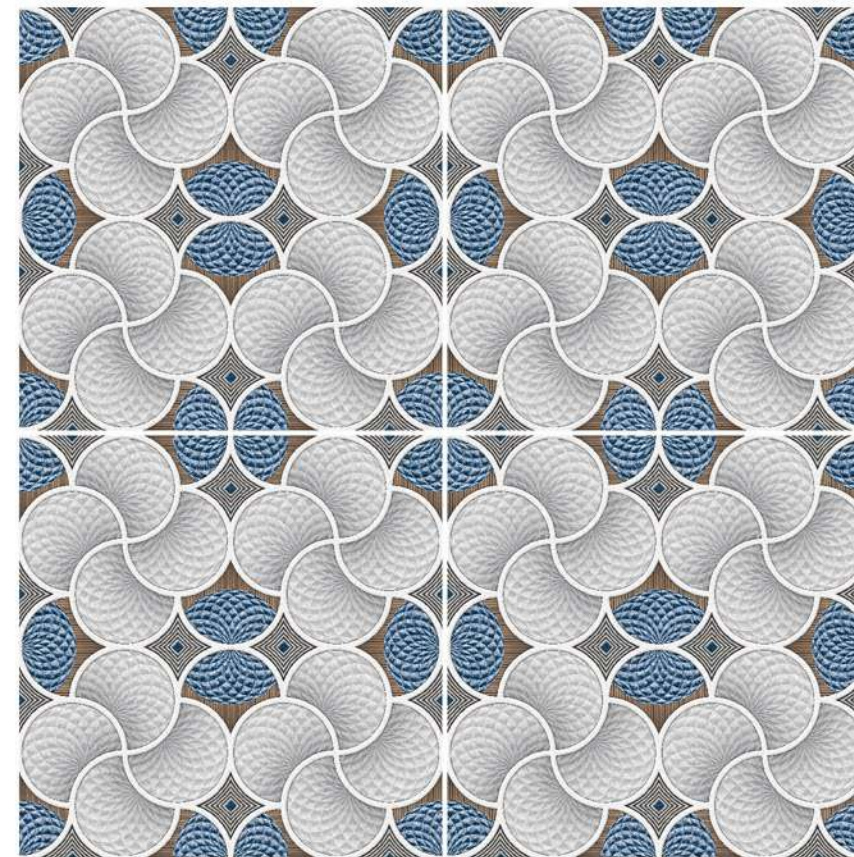

400x
400mm

STAIN
RESISTANT

WATER
REPELLENT

FORMIDABLE
STRENGTH

MAINTENANCE
FREE

DIRT
PROOF

PURE
HYGIENIC

**#Outdoor
Beauty**