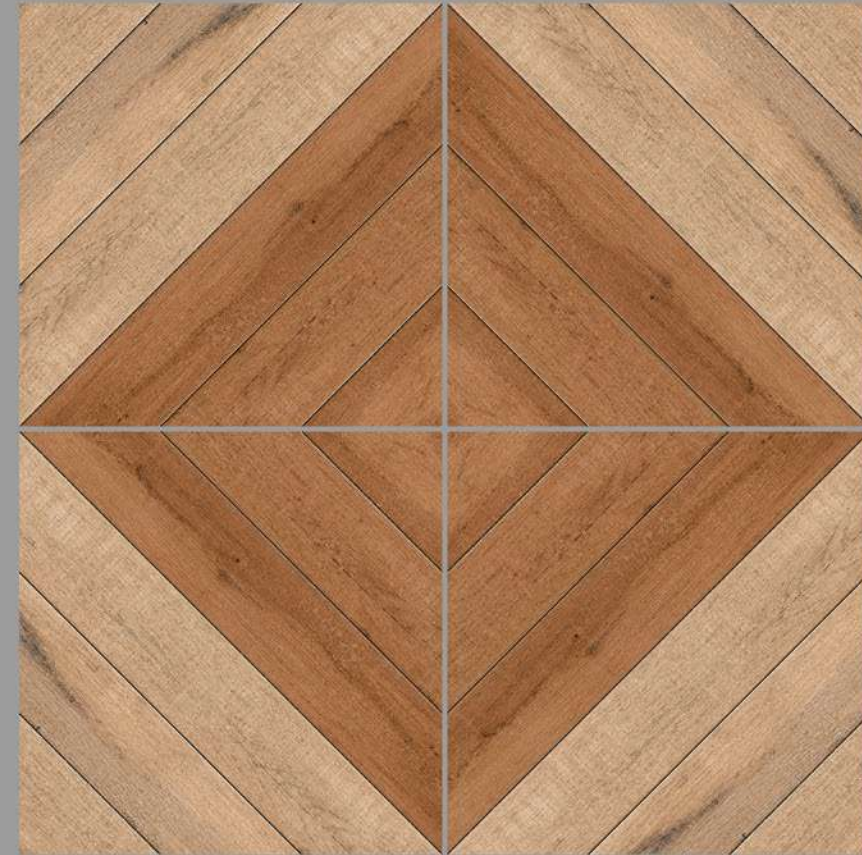

STAIN RESISTANT

WATER REPELLENT

FORMIDABLE STRENGTH

MAINTENANCE FREE

DIRT PROOF

PURE HYGIENIC

Heavy Duty
Vitrified Parking Tiles

12 mm
Thickness

400x
400mm

#Outdoor Beauty