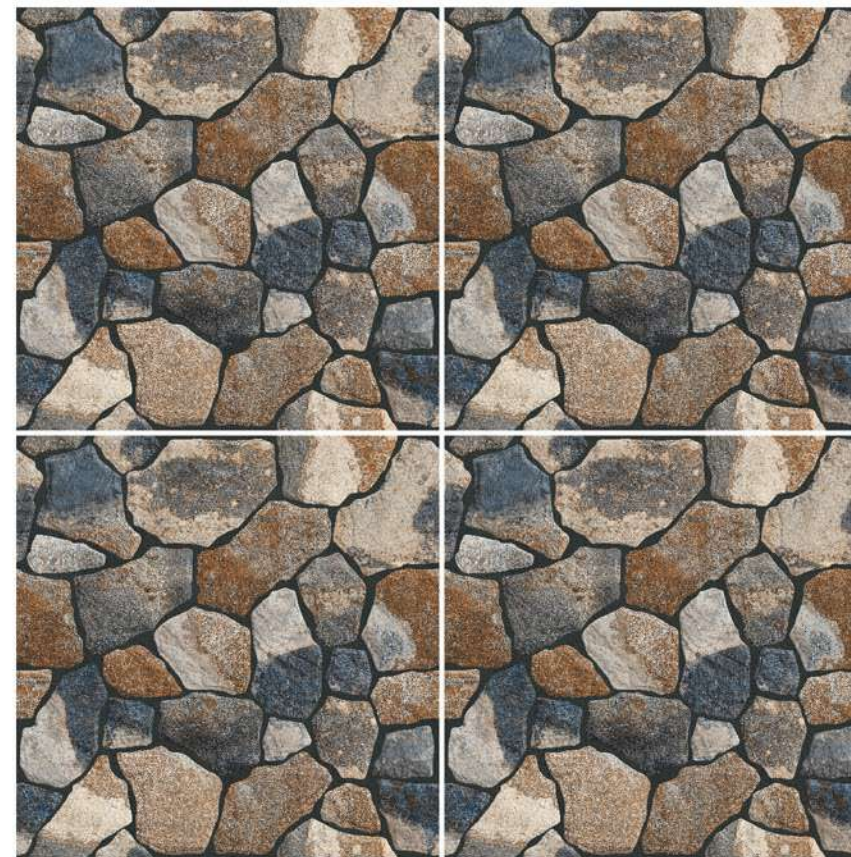

MAINTENANCE FREE

DIRT PROOF

PURE HYGIENIC

Heavy Duty
Vitrified Parking Tiles

12 mm
Thickness

400x
400mm

#Outdoor Beauty

Rock :106