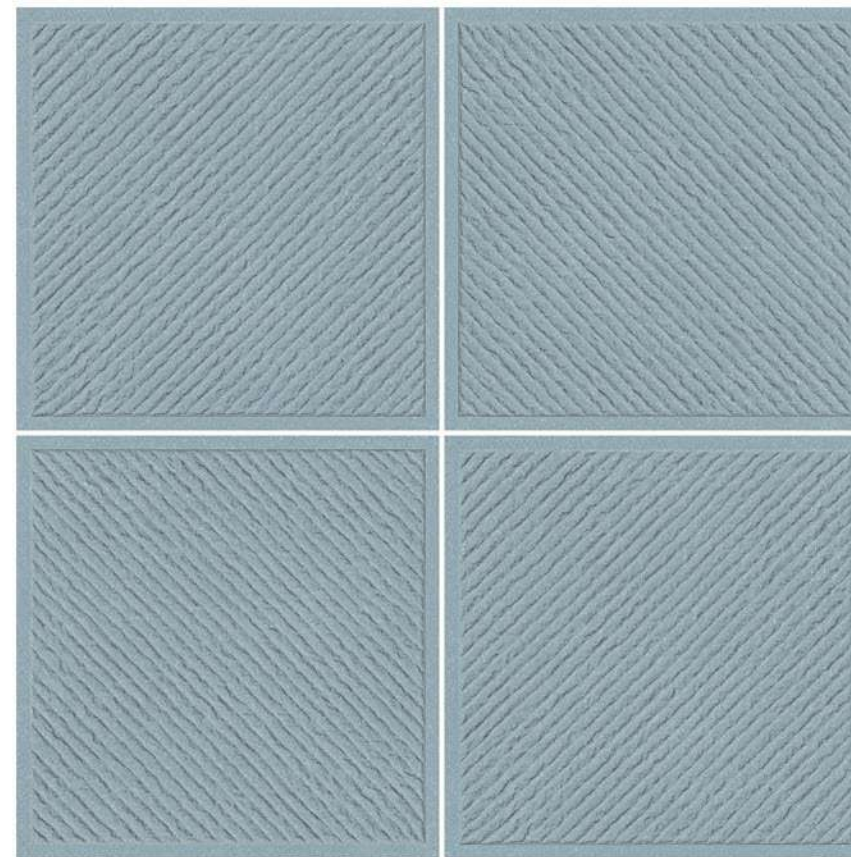

- STAIN RESISTANT
- WATER REPELLENT
- FORMIDABLE STRENGTH
- MAINTENANCE FREE
- DIRT PROOF
- PURE HYGIENIC

Heavy Duty
Vitrified Parking Tiles

12 mm
Thickness

400x
400mm

#Outdoor Beauty