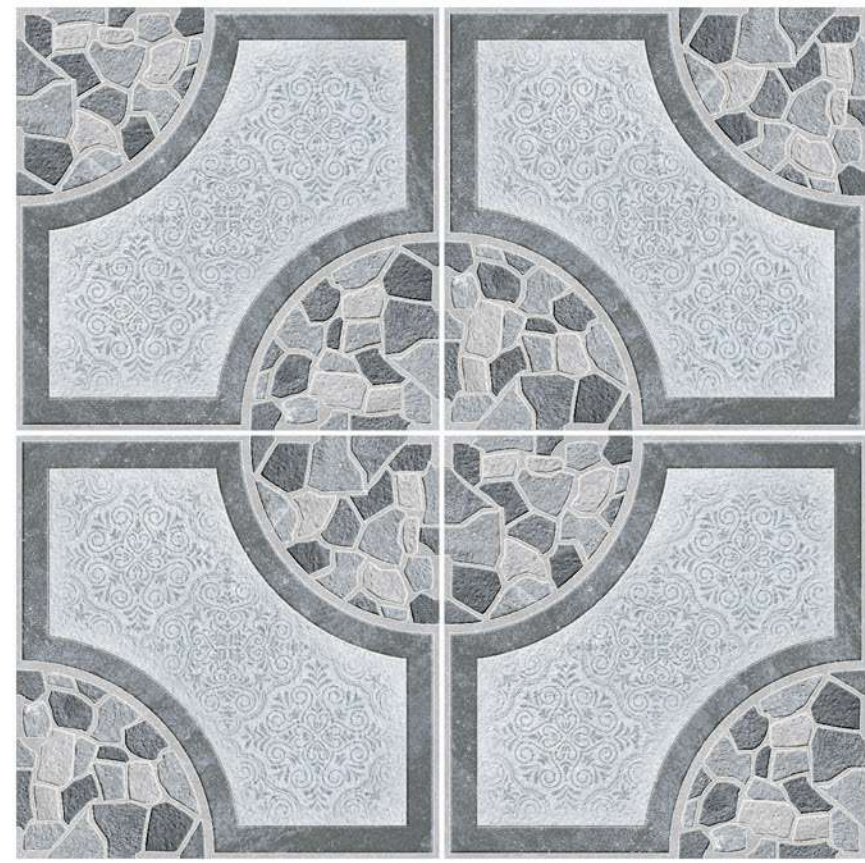

#Outdoor Beauty

Stonela :101

Heavy Duty
Vitrified Parking Tiles

12 mm
Thickness

400x
400mm

**#Outdoor
Beauty**

Stonela :102

- STAIN RESISTANT
- WATER REPELLENT
- FORMIDABLE STRENGTH
- MAINTENANCE FREE
- DIRT PROOF
- PURE HYGIENIC