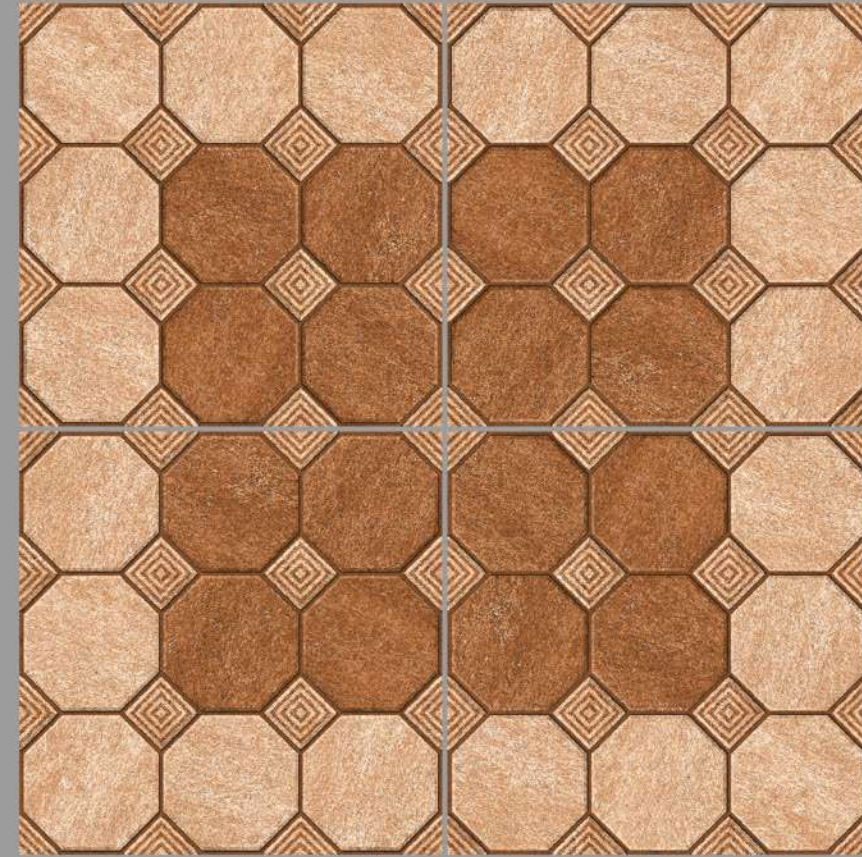

Heavy Duty
Vitrified Parking Tiles

12 mm
Thickness

400x
400mm

#Outdoor Beauty

Octagon :105

STAIN RESISTANT

WATER REPELLENT

FORMIDABLE STRENGTH