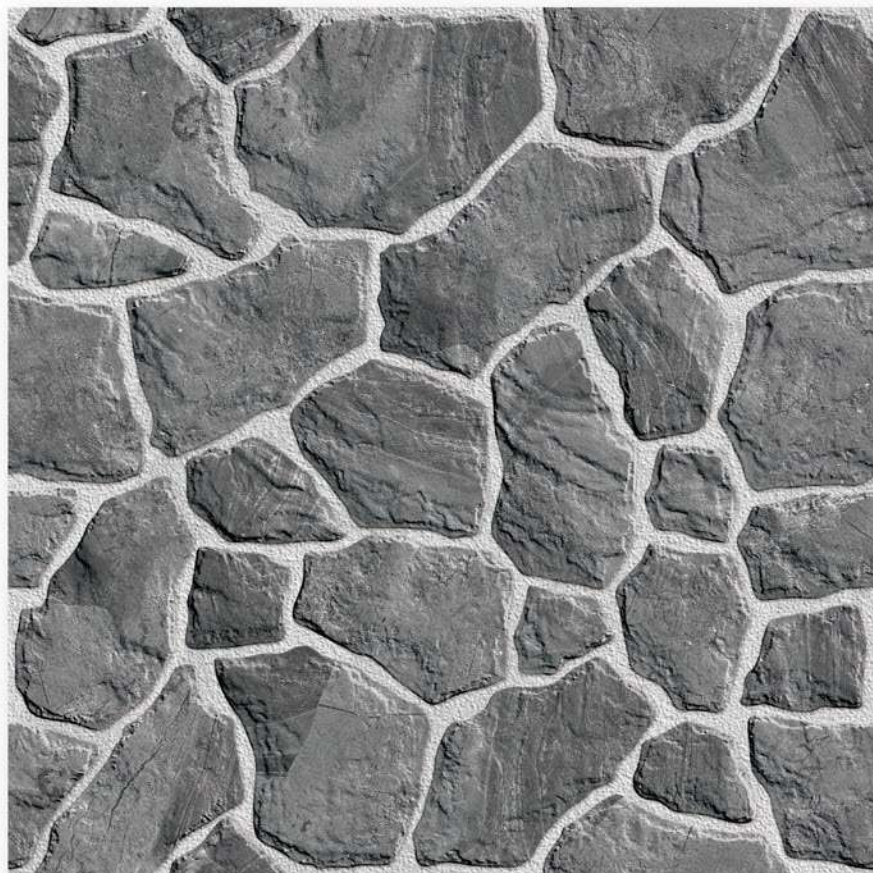

#Outdoor Beauty

Rock :101

-  STAIN RESISTANT
-  WATER REPELLENT
-  FORMIDABLE STRENGTH
-  MAINTENANCE FREE
-  DIRT PROOF
-  PURE HYGIENIC

Heavy Duty
Vitrified Parking Tiles

12 mm
Thickness

400x
400mm

#Outdoor Beauty