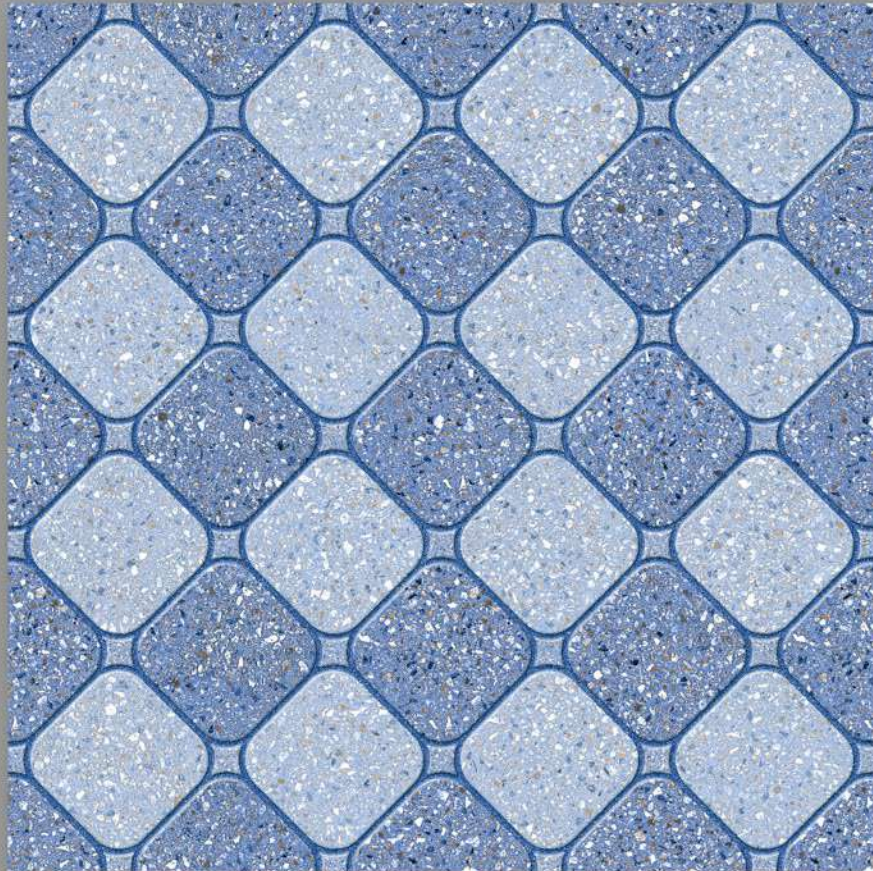

Cosco :105

STAIN RESISTANT

WATER REPELLENT

FORMIDABLE STRENGTH

MAINTENANCE FREE

DIRT PROOF

PURE HYGIENIC

Heavy Duty
Vitrified Parking Tiles

12 mm
Thickness

400x
400mm

#Outdoor Beauty