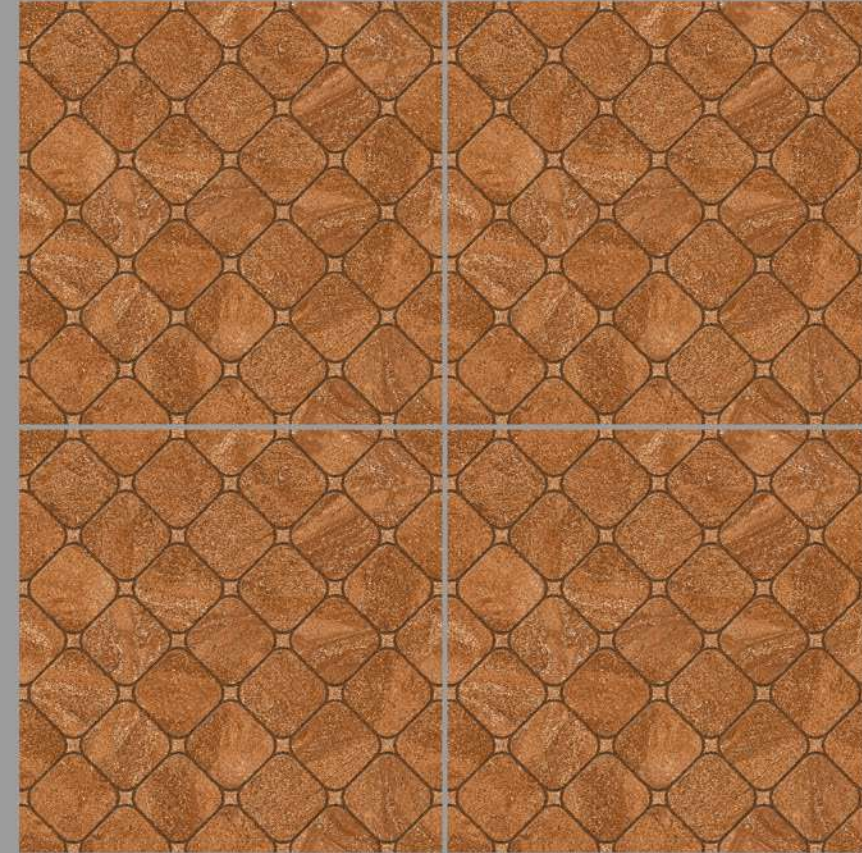

Heavy Duty
Vitrified Parking Tiles

12 mm
Thickness

400x
400mm

#Outdoor Beauty

Cosco :106

STAIN RESISTANT

WATER REPELLENT

FORMIDABLE STRENGTH