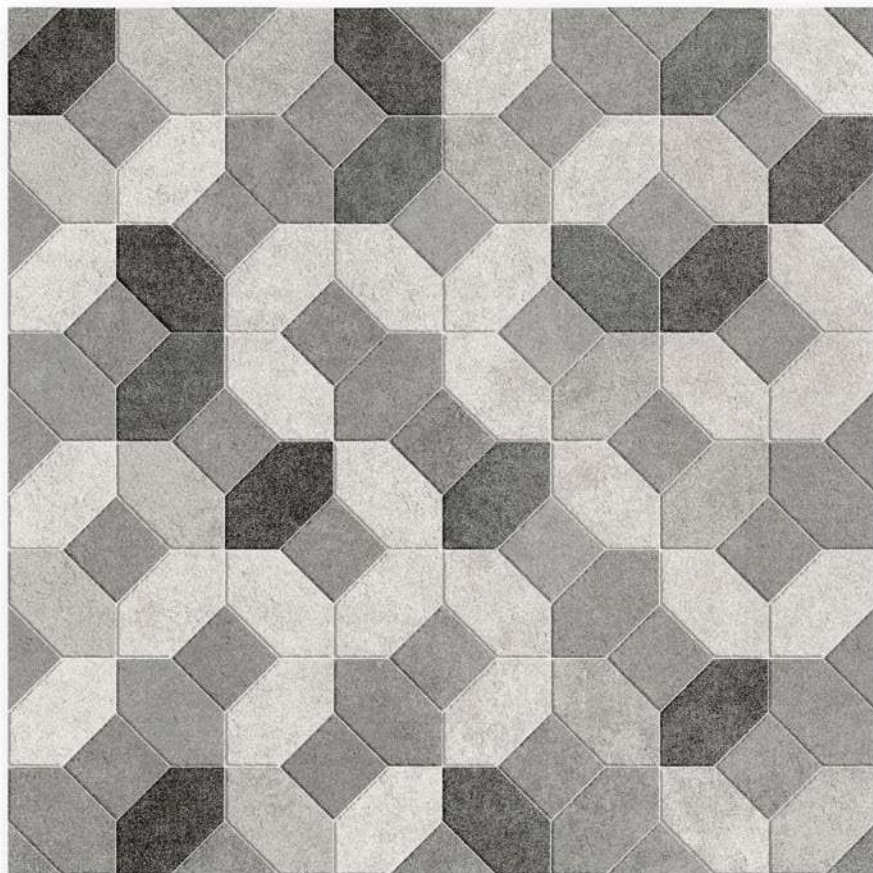

- STAIN RESISTANT
- WATER REPELLENT
- FORMIDABLE STRENGTH
- MAINTENANCE FREE
- DIRT PROOF
- PURE HYGIENIC

Heavy Duty
Vitrified Parking Tiles

12 mm
Thickness

400x
400mm

#Outdoor Beauty