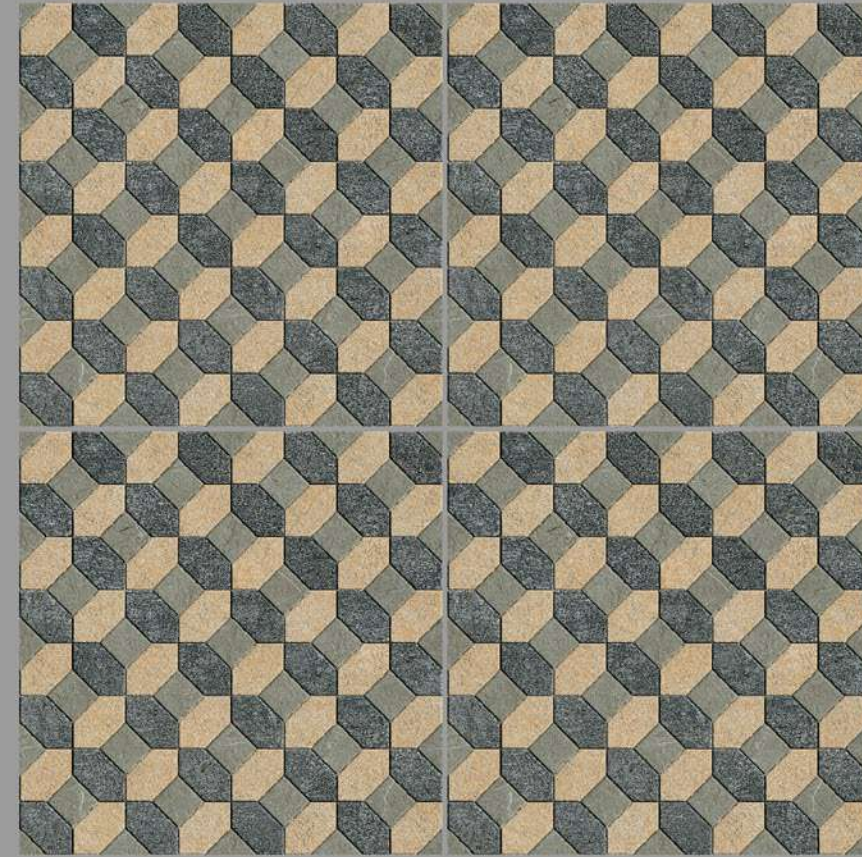

400x
400mm

#Outdoor Beauty

Emerald:102

STAIN RESISTANT

WATER REPELLENT

FORMIDABLE STRENGTH

MAINTENANCE FREE

DIRT PROOF