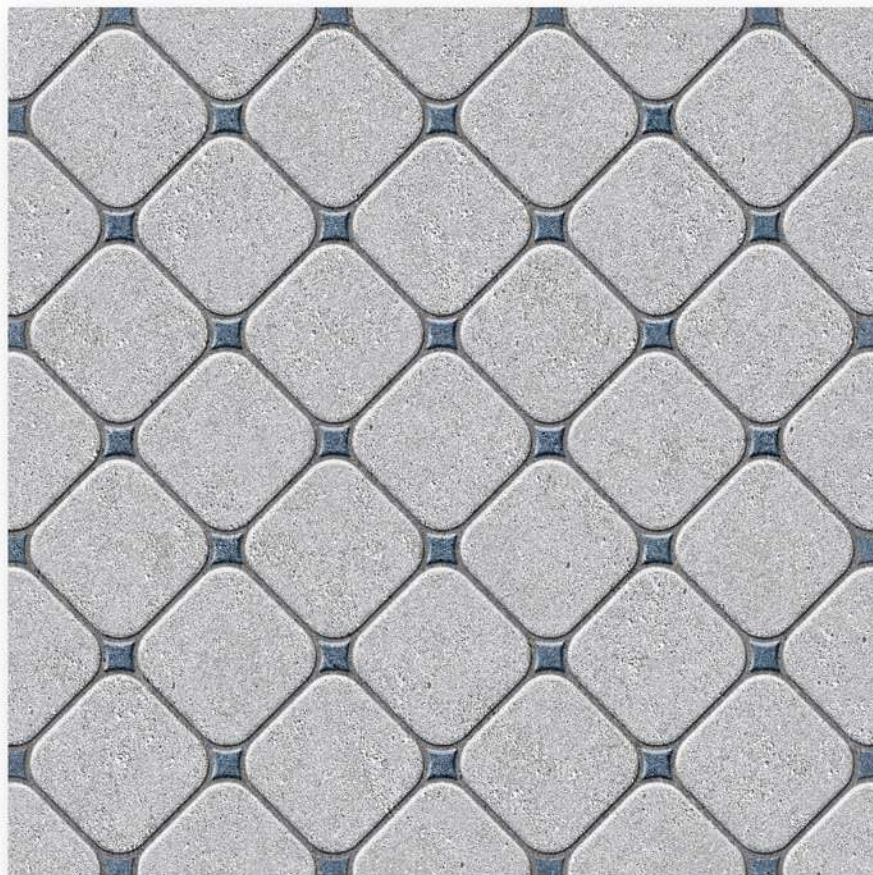

MAINTENANCE FREE

DIRT PROOF

PURE HYGIENIC

Heavy Duty
Vitrified Parking Tiles

12 mm
Thickness

400x
400mm

#Outdoor Beauty

Cosco :103