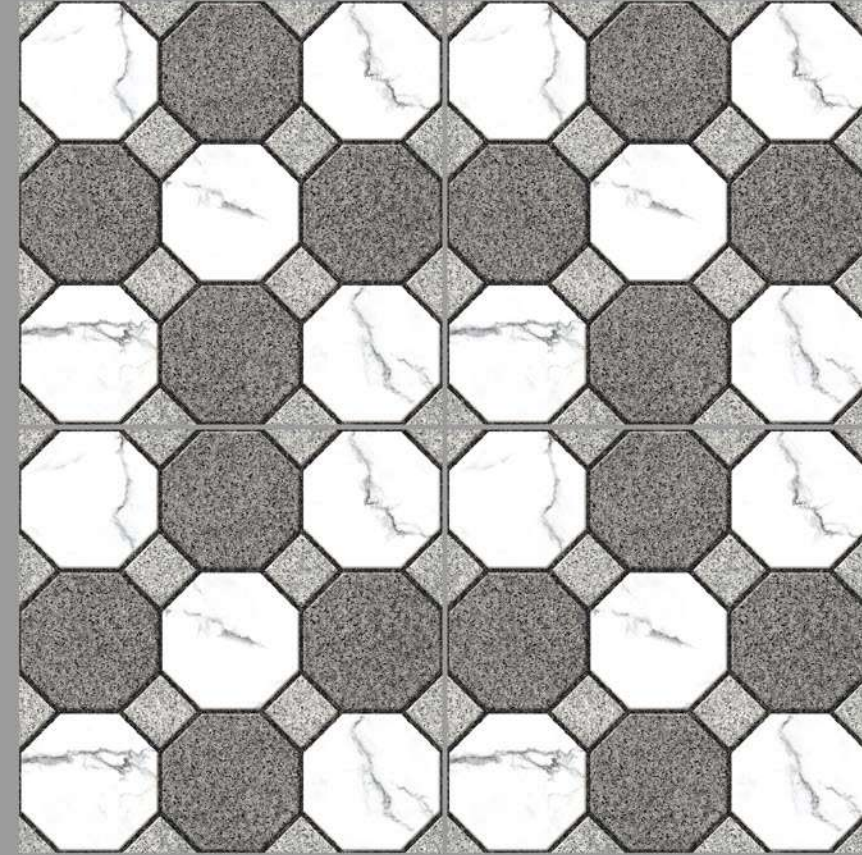

12 mm
Thickness

400x
400mm

#Outdoor Beauty

Octagon :110

STAIN RESISTANT

WATER REPELLENT

FORMIDABLE STRENGTH

MAINTENANCE FREE

DIRT PROOF

PURE HYGIENIC

Heavy Duty
Vitrified Parking Tiles

12 mm
Thickness

400x
400mm

#Outdoor Beauty

Octagon :111

STAIN RESISTANT