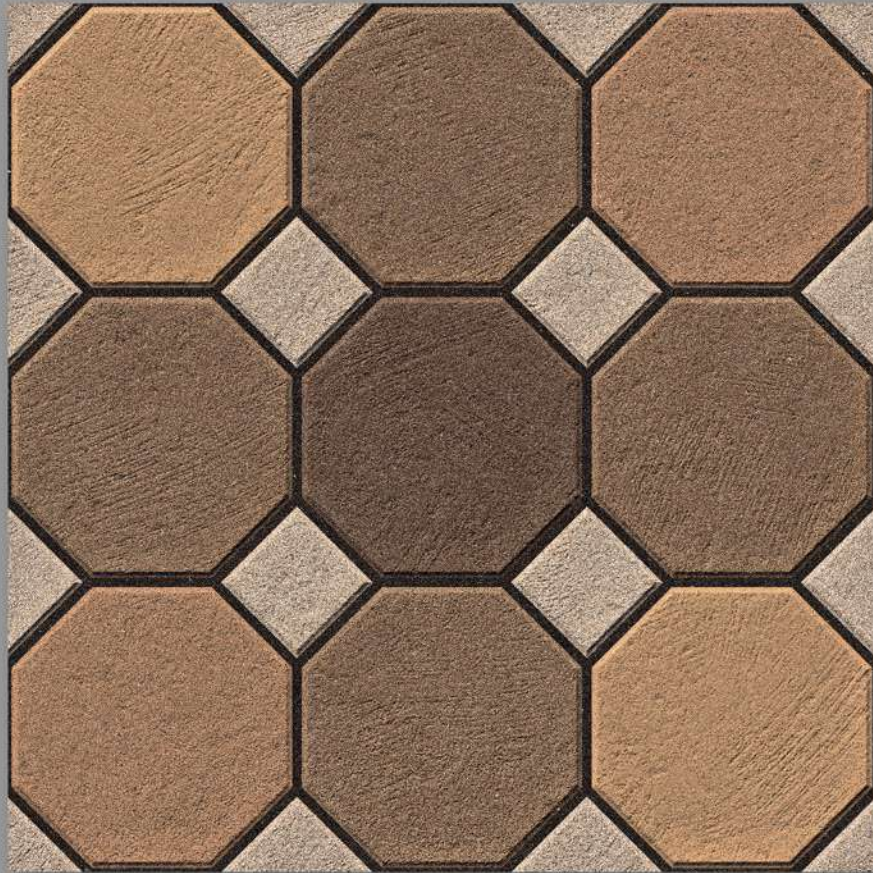

WATER REPELLENT

FORMIDABLE STRENGTH

MAINTENANCE FREE

DIRT PROOF

PURE HYGIENIC

Heavy Duty
Vitrified Parking Tiles

12 mm
Thickness

400x
400mm

#Outdoor Beauty

Octagon :108

STAIN RESISTANT

WATER REPELLENT

FORMIDABLE STRENGTH

MAINTENANCE FREE

DIRT PROOF

PURE HYGIENIC