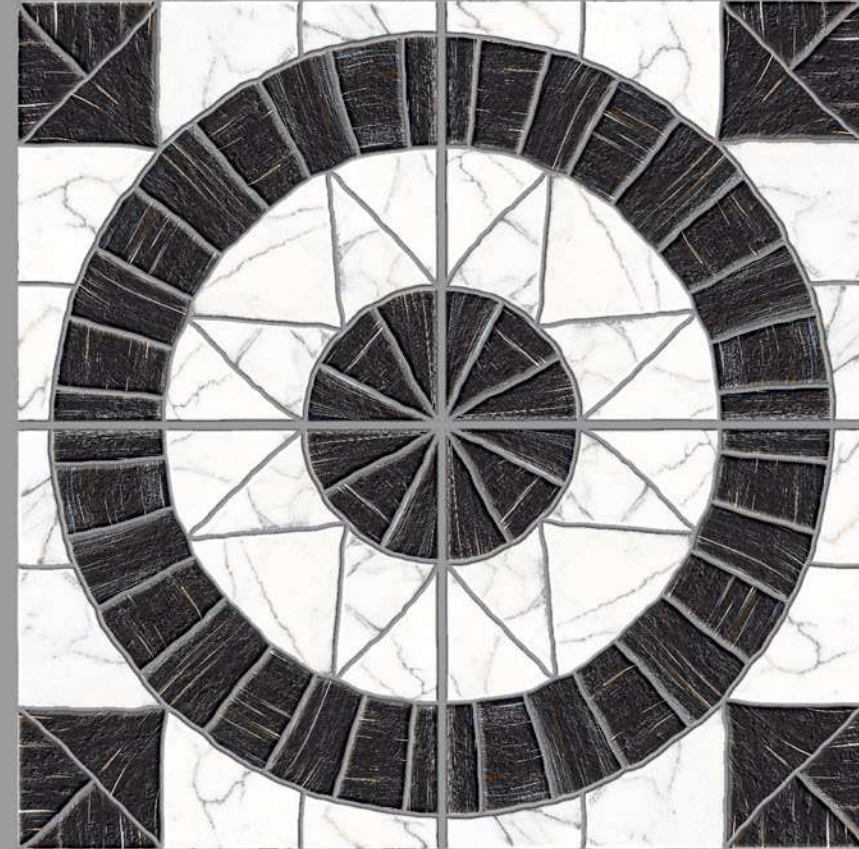

STAIN RESISTANT

WATER REPELLENT

FORMIDABLE STRENGTH

MAINTENANCE FREE

DIRT PROOF

PURE HYGIENIC

Heavy Duty
Vitrified Parking Tiles

12 mm
Thickness

400x
400mm

#Outdoor Beauty