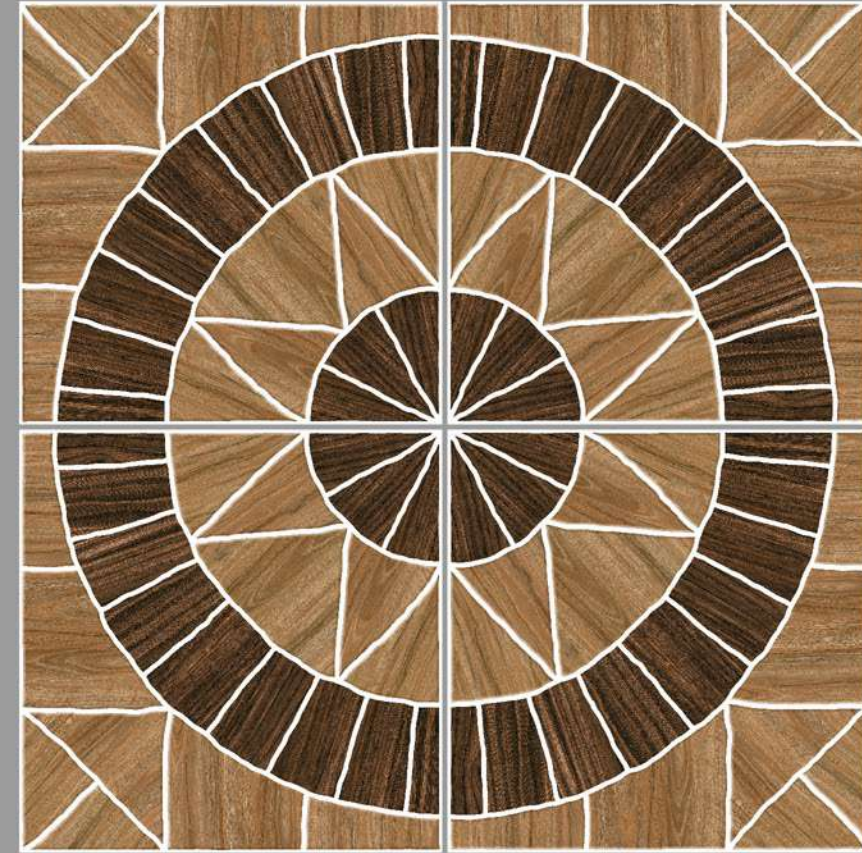

DIRT PROOF

PURE HYGIENIC

Heavy Duty
Vitrified Parking Tiles

12 mm
Thickness

400x
400mm

#Outdoor Beauty

Carpet:101

STAIN RESISTANT