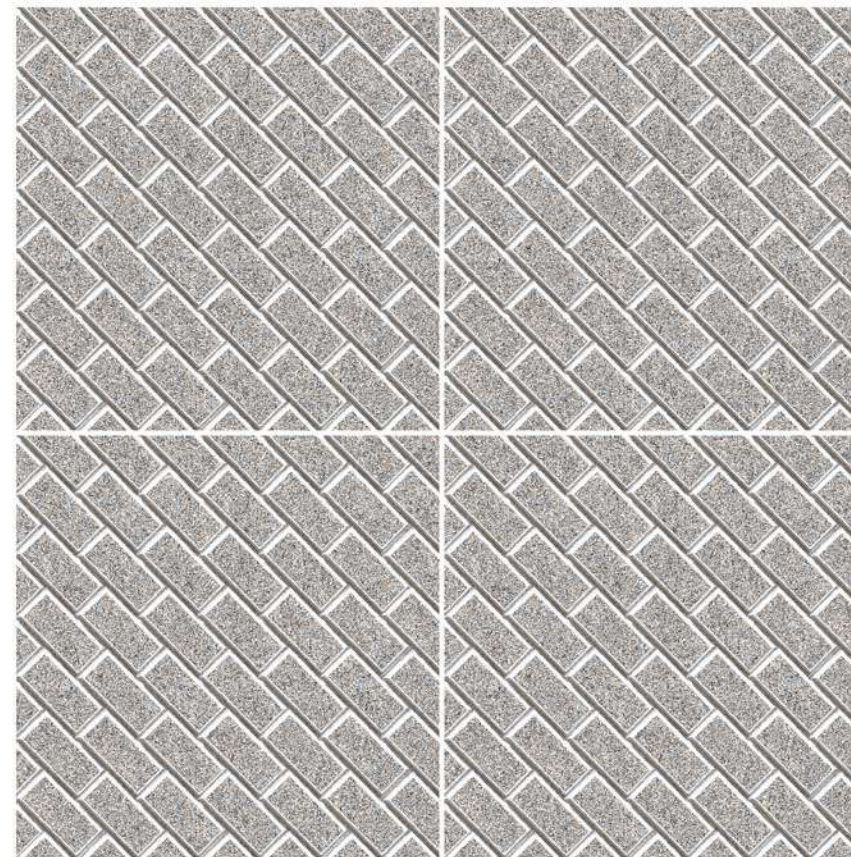

Heavy Duty
Vitrified Parking Tiles

12 mm
Thickness

400x
400mm

#Outdoor Beauty

Brickers :105

- STAIN RESISTANT
- WATER REPELLENT
- FORMIDABLE STRENGTH
- MAINTENANCE FREE
- DIRT PROOF
- PURE HYGIENIC

Heavy Duty
Vitrified Parking Tiles