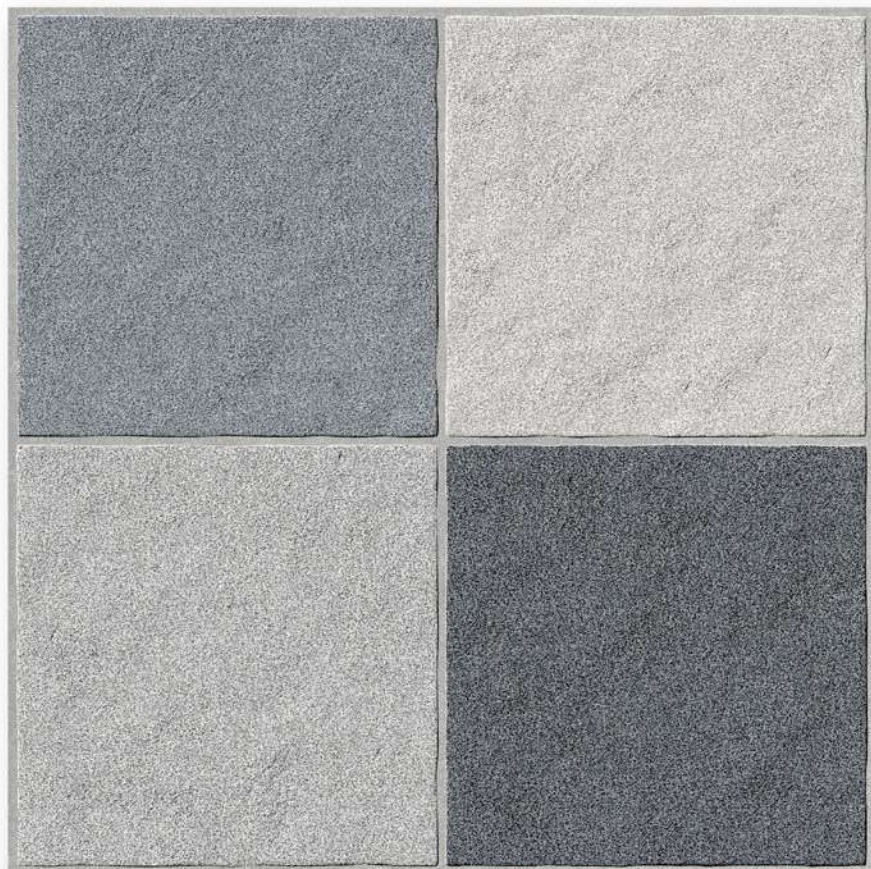

- STAIN RESISTANT
- WATER REPELLENT
- FORMIDABLE STRENGTH
- MAINTENANCE FREE
- DIRT PROOF
- PURE HYGIENIC

Heavy Duty
Vitrified Parking Tiles

12 mm
Thickness

400x
400mm

#Outdoor Beauty