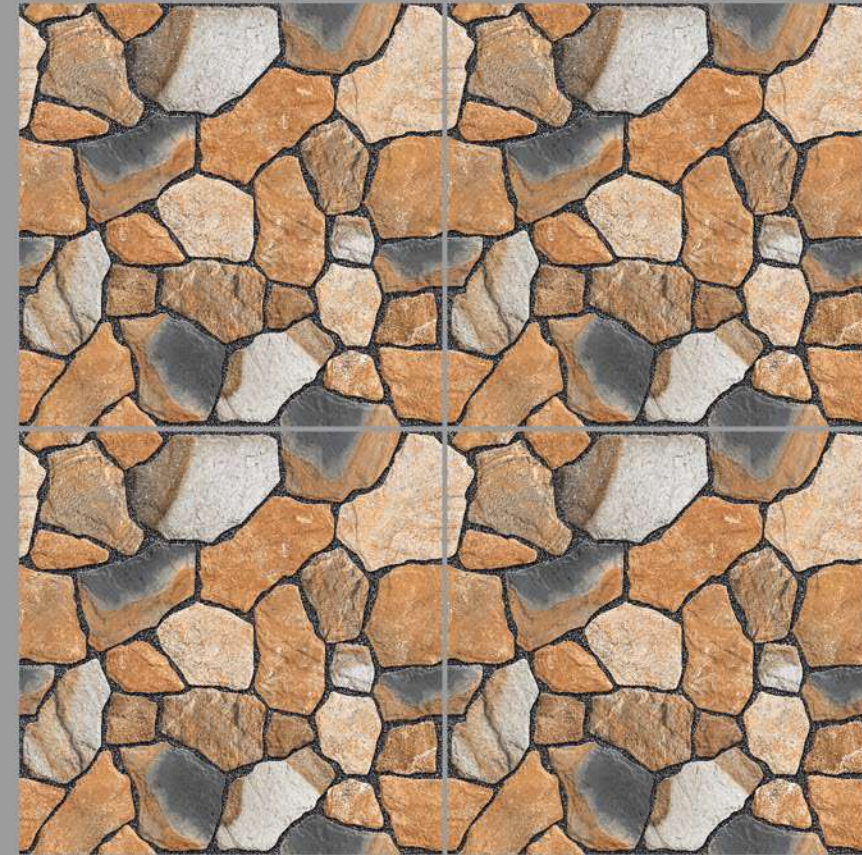

#Outdoor Beauty

Rock :104

STAIN RESISTANT

WATER REPELLENT

FORMIDABLE STRENGTH

MAINTENANCE FREE

DIRT PROOF

PURE HYGIENIC

Heavy Duty
Vitrified Parking Tiles

12 mm
Thickness

400x
400mm

#Outdoor Beauty

Rock :105

STAIN RESISTANT

WATER REPELLENT

FORMIDABLE STRENGTH