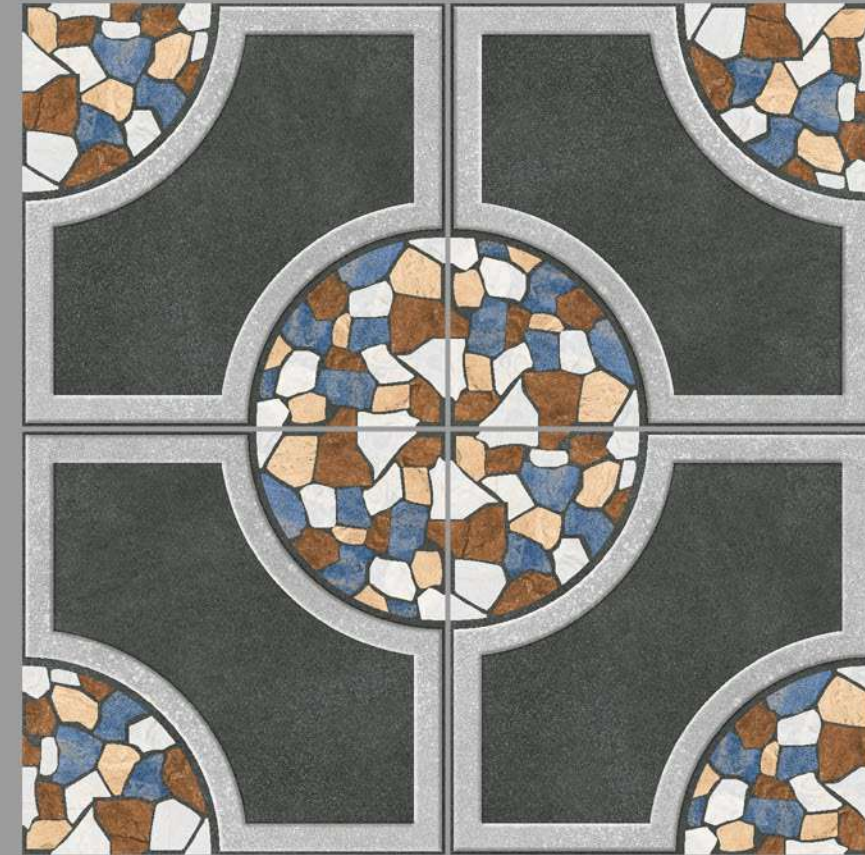

Heavy Duty
Vitrified Parking Tiles

12 mm
Thickness

400x
400mm

#Outdoor Beauty

Stonela :103

STAIN RESISTANT

WATER REPELLENT

FORMIDABLE STRENGTH