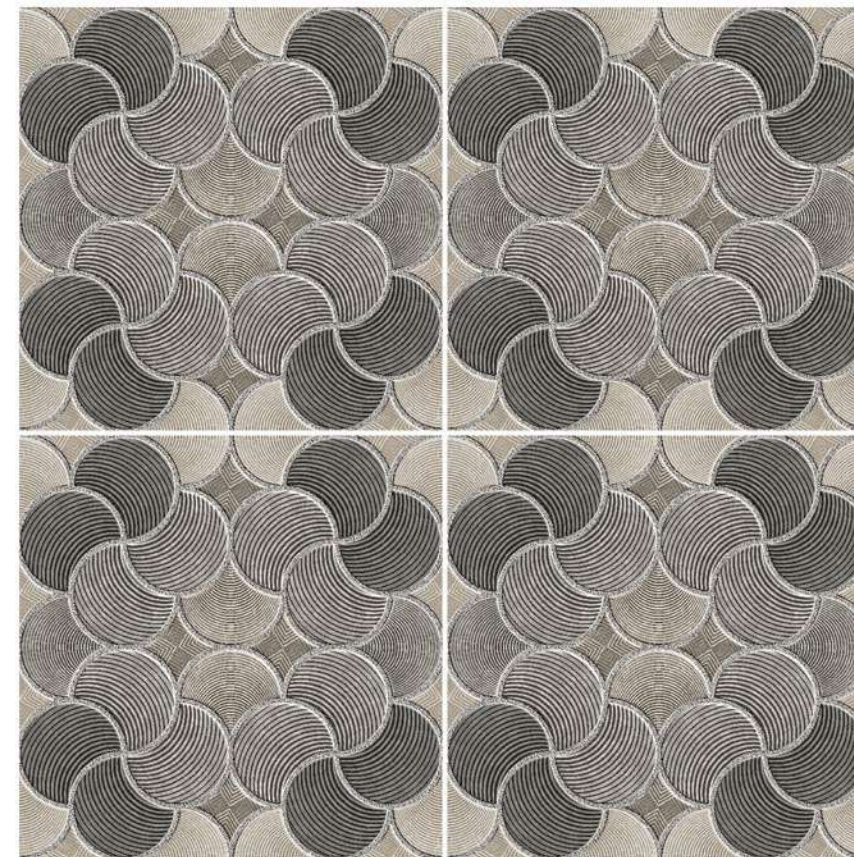

Dumbel:101

- STAIN RESISTANT
- WATER REPELLENT
- FORMIDABLE STRENGTH
- MAINTENANCE FREE
- DIRT PROOF
- PURE HYGIENIC

Heavy Duty
Vitrified Parking Tiles

12 mm
Thickness

400x
400mm

#Outdoor Beauty

Dumbel:102

- STAIN RESISTANT
- WATER REPELLENT
- FORMIDABLE STRENGTH
- MAINTENANCE FREE
- DIRT PROOF
- PURE HYGIENIC