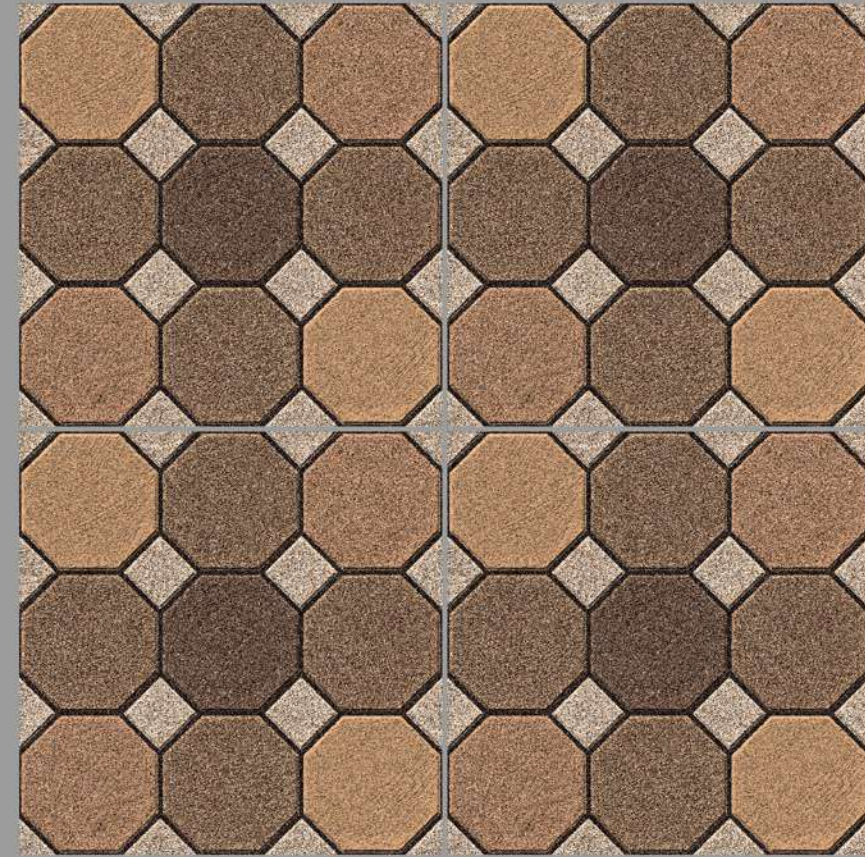

#Outdoor Beauty

Octagon :108

STAIN RESISTANT

WATER REPELLENT

FORMIDABLE STRENGTH

MAINTENANCE FREE

DIRT PROOF

PURE HYGIENIC