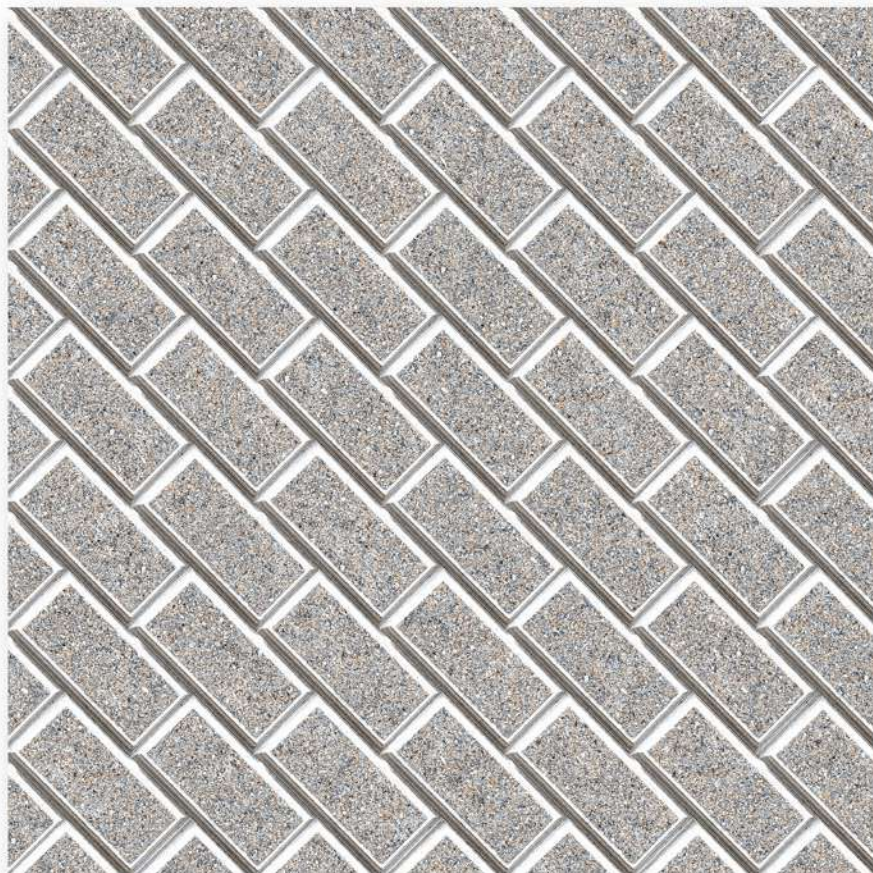

- STAIN RESISTANT
- WATER REPELLENT
- FORMIDABLE STRENGTH
- MAINTENANCE FREE
- DIRT PROOF
- PURE HYGIENIC

Heavy Duty
Vitrified Parking Tiles

12 mm
Thickness

400x
400mm

#Outdoor Beauty