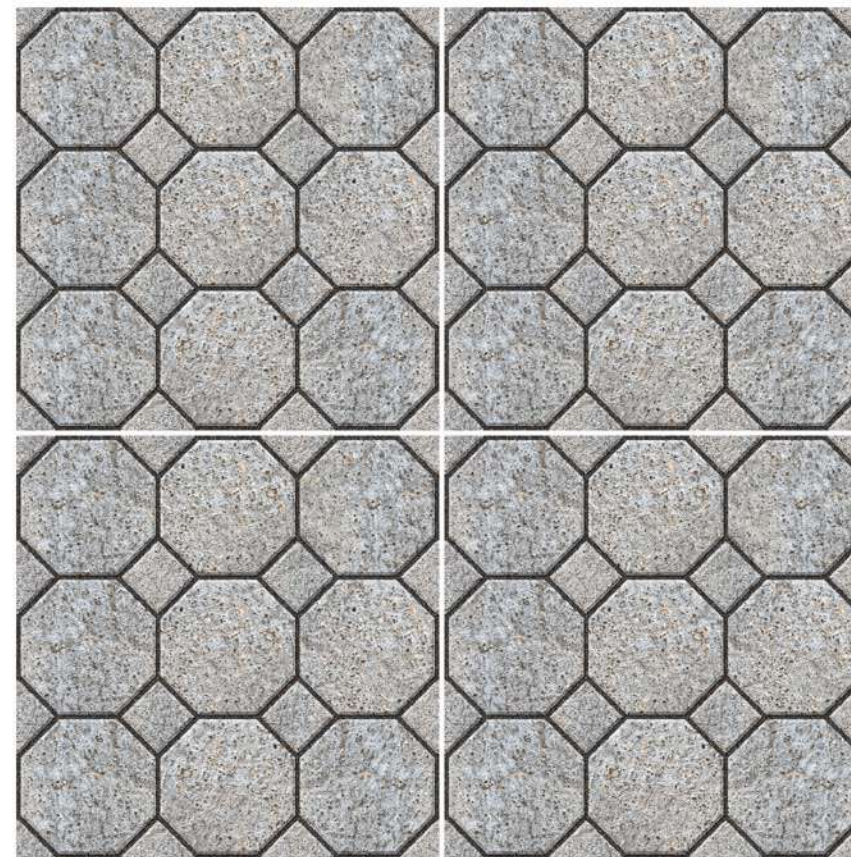

MAINTENANCE FREE

DIRT PROOF

PURE HYGIENIC

Heavy Duty
Vitrified Parking Tiles

12 mm
Thickness

400x
400mm

#Outdoor Beauty

Octagon :106

- STAIN RESISTANT
- WATER REPELLENT
- FORMIDABLE STRENGTH
- MAINTENANCE FREE
- DIRT PROOF
- PURE HYGIENIC

Heavy Duty
Vitrified Parking Tiles

12 mm
Thickness

400x
400mm

#Outdoor Beauty

Octagon :107

STAIN RESISTANT