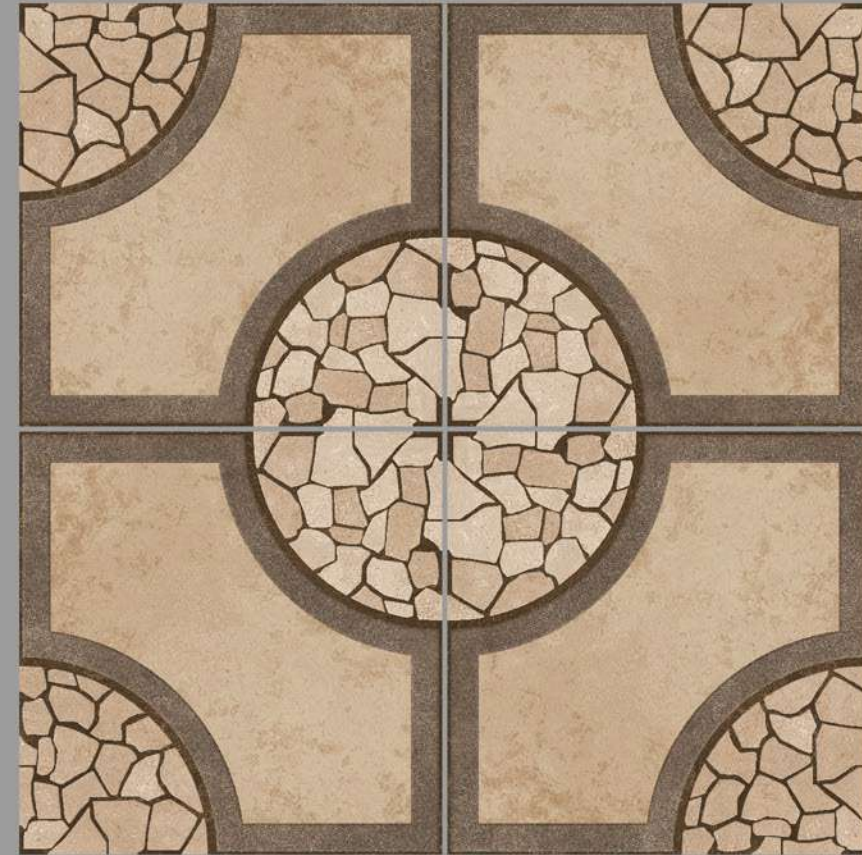

MAINTENANCE FREE

DIRT PROOF

PURE HYGIENIC

Heavy Duty
Vitrified Parking Tiles

12 mm
Thickness

400x
400mm

#Outdoor Beauty

Stonela :104