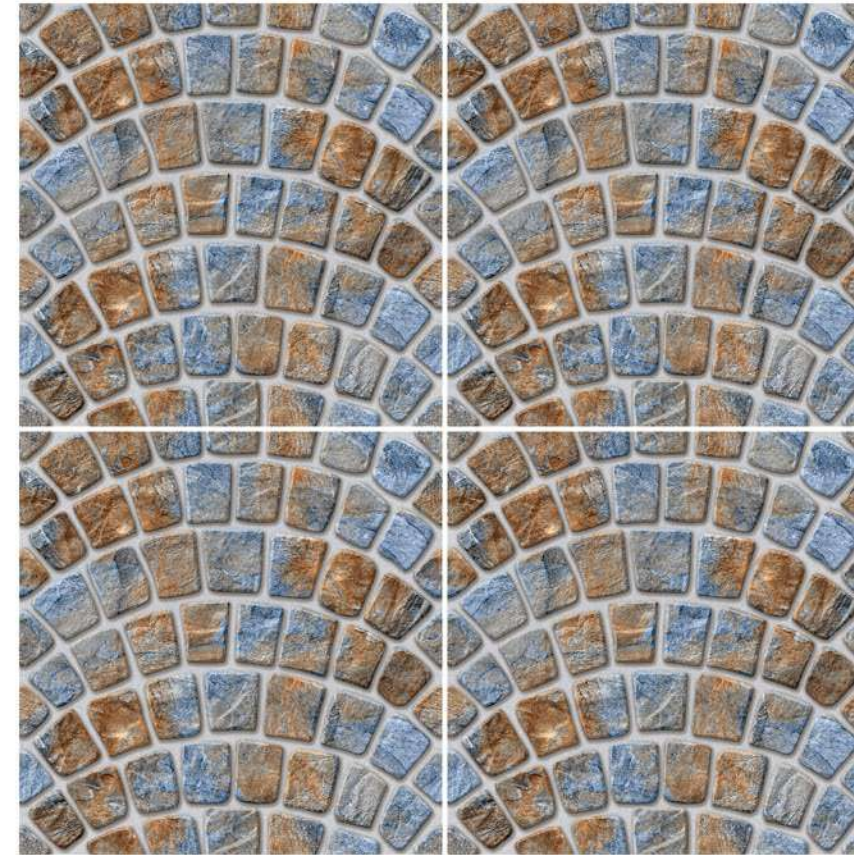

- STAIN RESISTANT
- WATER REPELLENT
- FORMIDABLE STRENGTH
- MAINTENANCE FREE
- DIRT PROOF
- PURE HYGIENIC

Heavy Duty
Vitrified Parking Tiles

12 mm
Thickness

400x
400mm

**#Outdoor
Beauty**