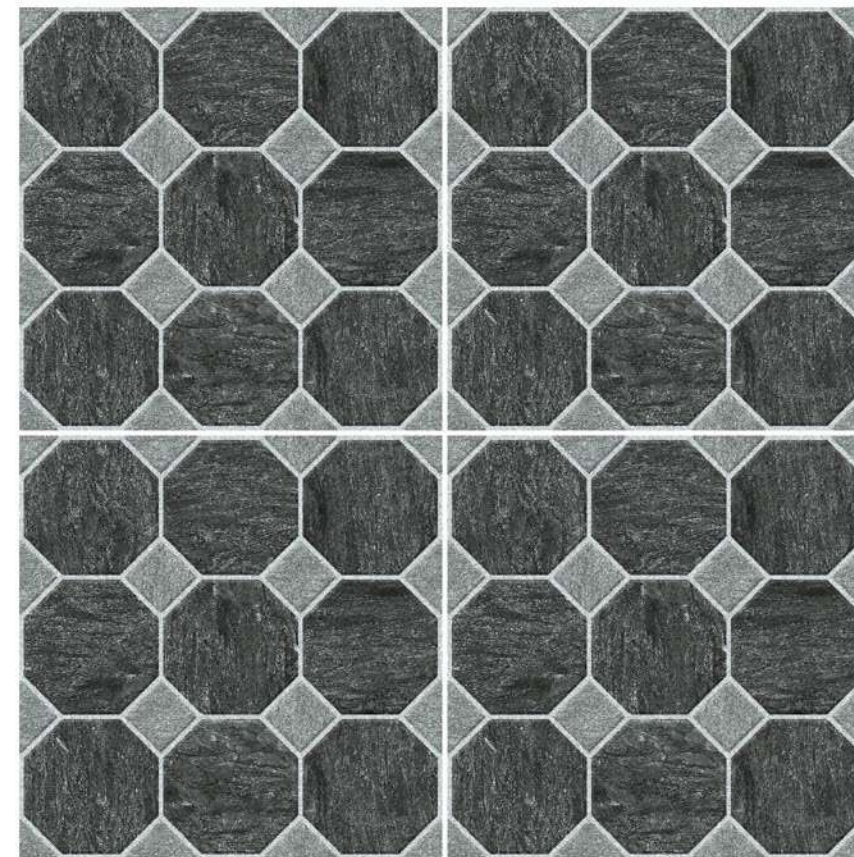

WATER REPELLENT

FORMIDABLE STRENGTH

MAINTENANCE FREE

DIRT PROOF

PURE HYGIENIC

Heavy Duty
Vitrified Parking Tiles

12 mm
Thickness

400x
400mm

#Outdoor Beauty

Octagon :104

STAIN RESISTANT

WATER REPELLENT

FORMIDABLE STRENGTH

MAINTENANCE FREE

DIRT PROOF

PURE HYGIENIC