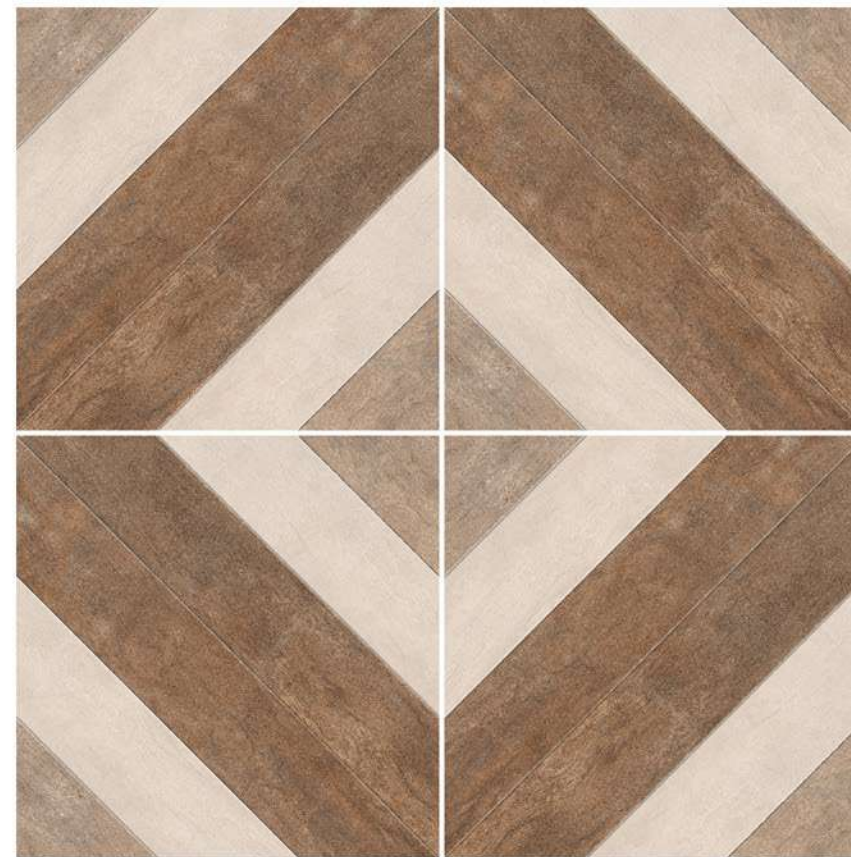

Heavy Duty
Vitrified Parking Tiles

12 mm
Thickness

400x
400mm

#Outdoor Beauty

Woody :104

- STAIN RESISTANT
- WATER REPELLENT
- FORMIDABLE STRENGTH
- MAINTENANCE FREE
- DIRT PROOF
- PURE HYGIENIC

Heavy Duty
Vitrified Parking Tiles