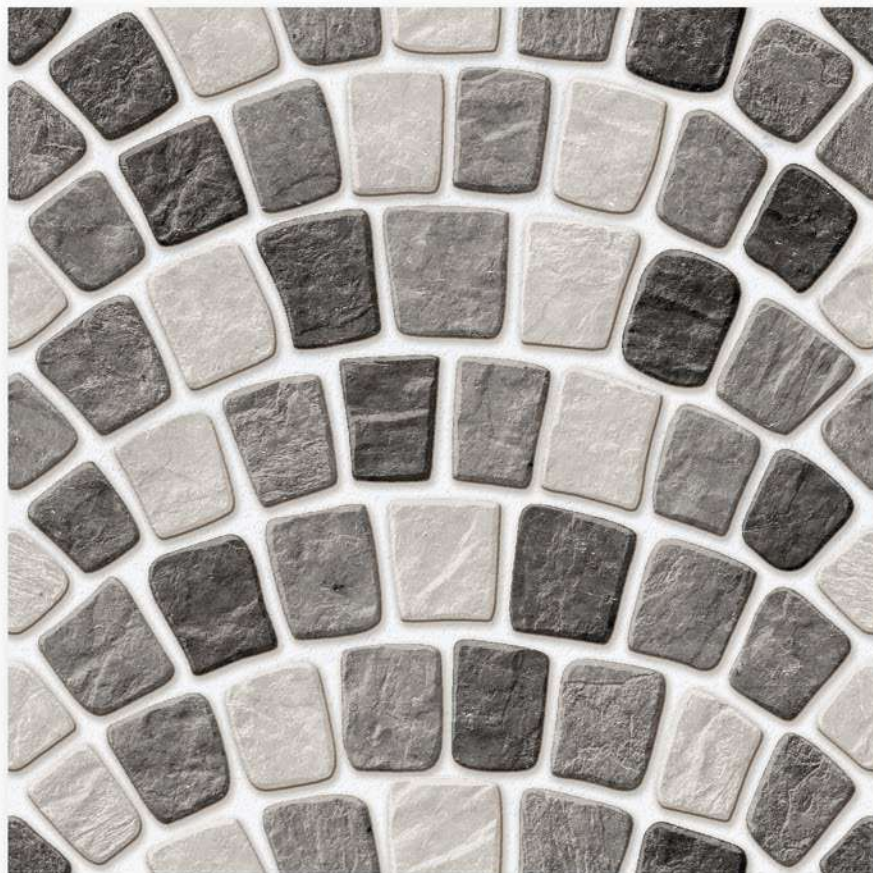

400x
400mm

#Outdoor Beauty

Topaz :101

- STAIN RESISTANT
- WATER REPELLENT
- FORMIDABLE STRENGTH
- MAINTENANCE FREE
- DIRT PROOF
- PURE HYGIENIC

Heavy Duty
Vitrified Parking Tiles

12 mm
Thickness

400x
400mm

#Outdoor Beauty

Topaz :102

STAIN RESISTANT

WATER REPELLENT

FORMIDABLE STRENGTH

MAINTENANCE FREE

DIRT PROOF

PURE HYGIENIC

Heavy Duty
Vitrified Parking Tiles

12 mm
Thickness

400x
400mm

#Outdoor Beauty

Topaz :103

- STAIN RESISTANT
- WATER REPELLENT
- FORMIDABLE STRENGTH
- MAINTENANCE FREE
- DIRT PROOF
- PURE HYGIENIC

Heavy Duty
Vitrified Parking Tiles

12 mm
Thickness