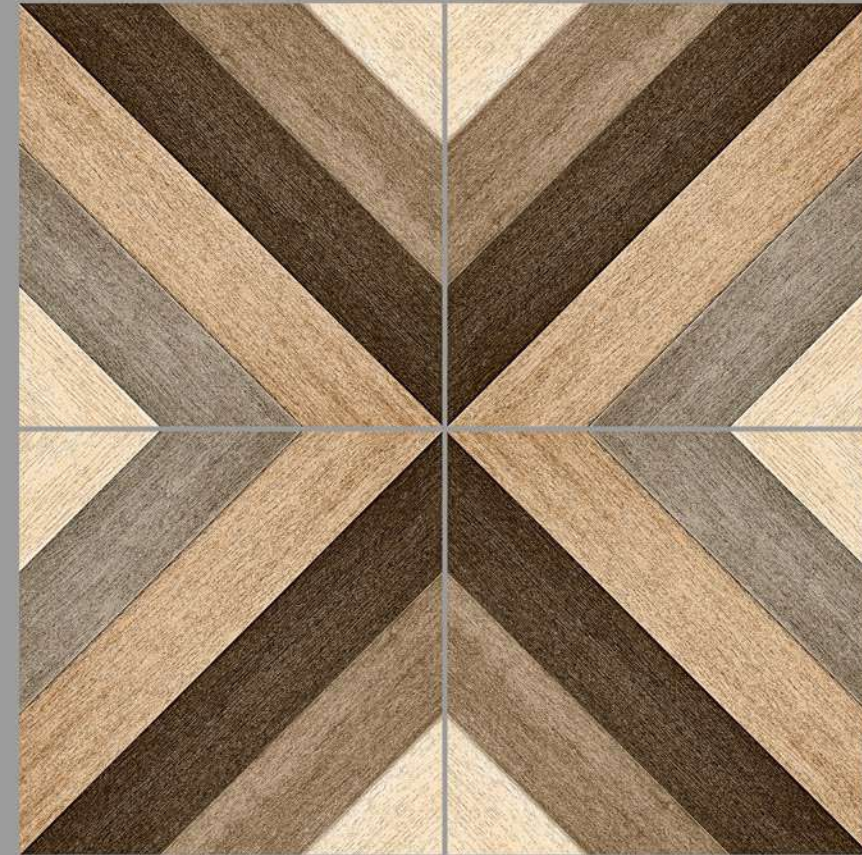

12 mm
Thickness

400x
400mm

#Outdoor Beauty

Woody :102

STAIN RESISTANT

WATER REPELLENT

FORMIDABLE STRENGTH

MAINTENANCE FREE