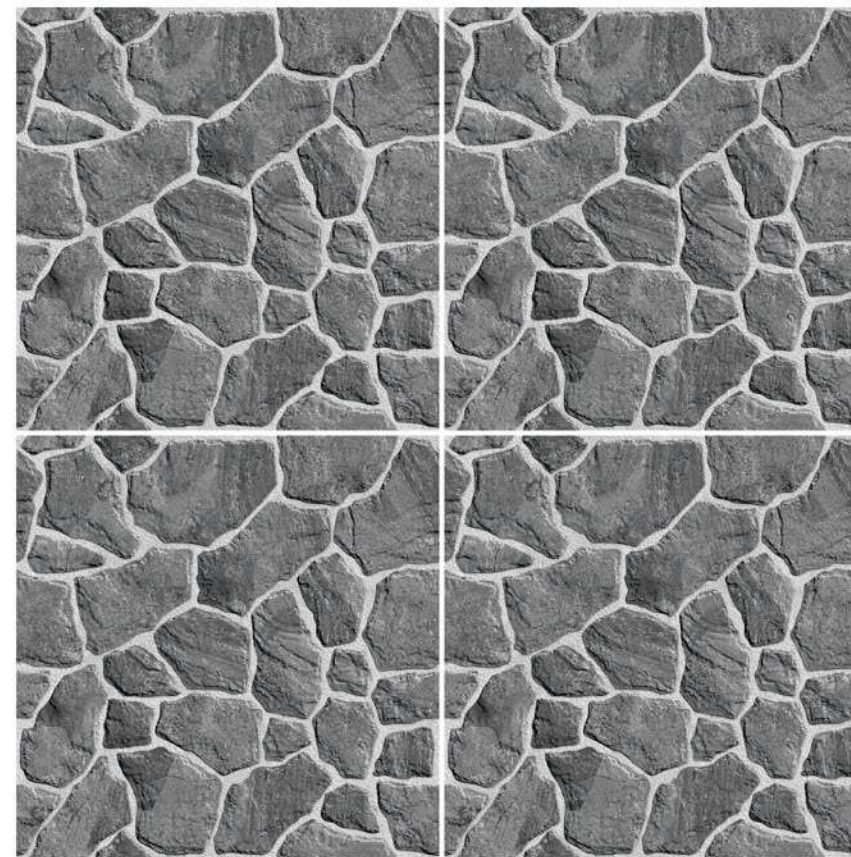

- STAIN RESISTANT
- WATER REPELLENT
- FORMIDABLE STRENGTH
- MAINTENANCE FREE
- DIRT PROOF
- PURE HYGIENIC

Heavy Duty
Vitrified Parking Tiles

12 mm
Thickness

400x
400mm

#Outdoor Beauty