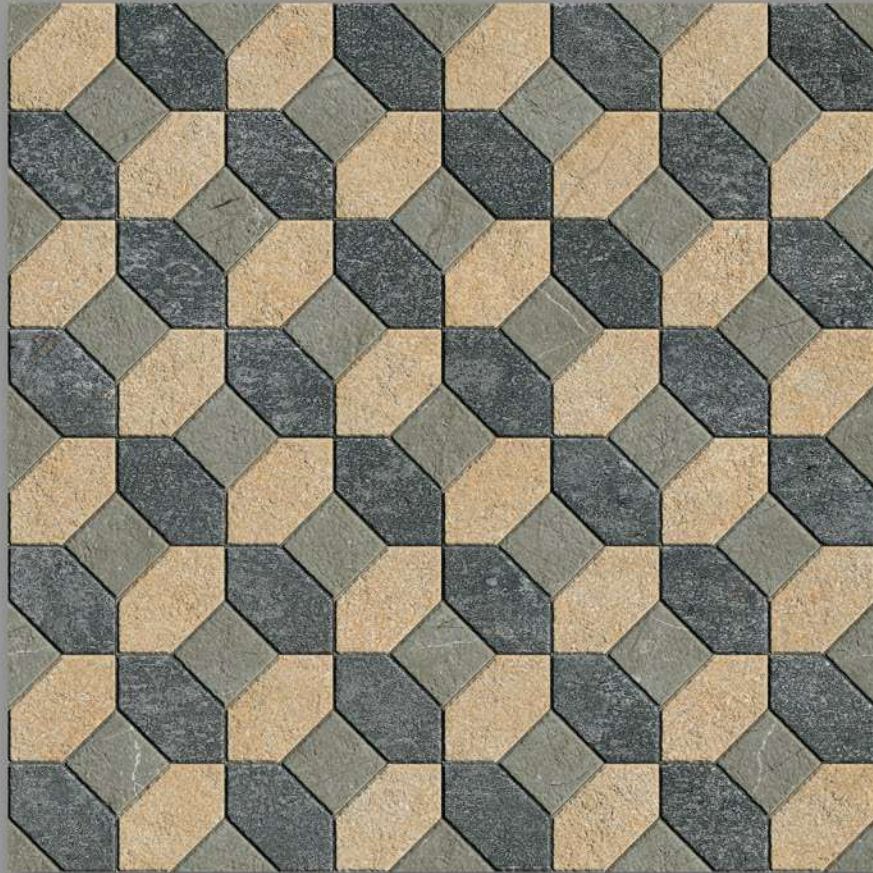

400x
400mm

#Outdoor Beauty

Emerald:102

STAIN RESISTANT

WATER REPELLENT

FORMIDABLE STRENGTH

MAINTENANCE FREE

DIRT PROOF