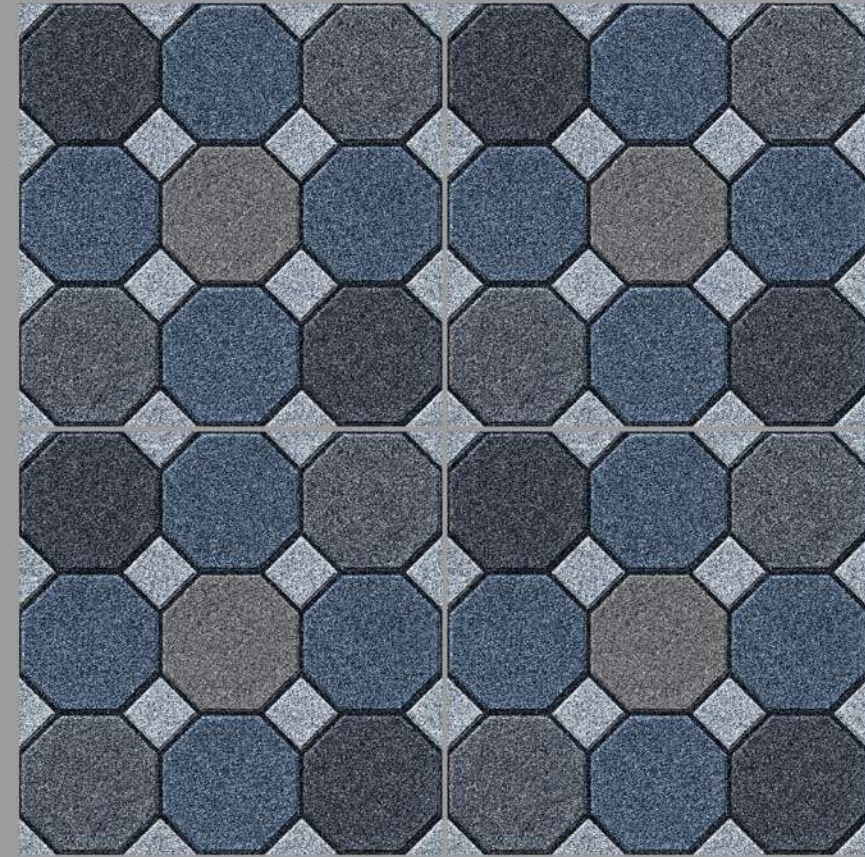

- STAIN RESISTANT
- WATER REPELLENT
- FORMIDABLE STRENGTH
- MAINTENANCE FREE
- DIRT PROOF
- PURE HYGIENIC

Heavy Duty
Vitrified Parking Tiles

12 mm
Thickness

400x
400mm

#Outdoor Beauty

Octagon :107

STAIN RESISTANT