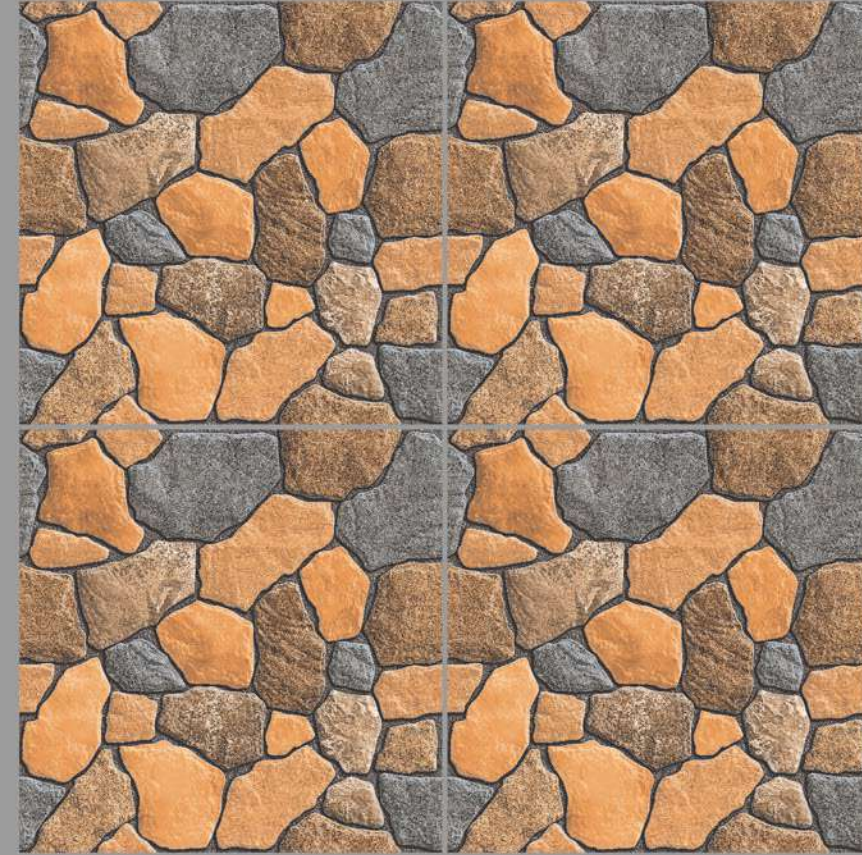

Rock :102

- STAIN RESISTANT
- WATER REPELLENT
- FORMIDABLE STRENGTH
- MAINTENANCE FREE
- DIRT PROOF
- PURE HYGIENIC

Heavy Duty
Vitrified Parking Tiles

12 mm
Thickness

400x
400mm

#Outdoor Beauty

Rock :103

STAIN RESISTANT