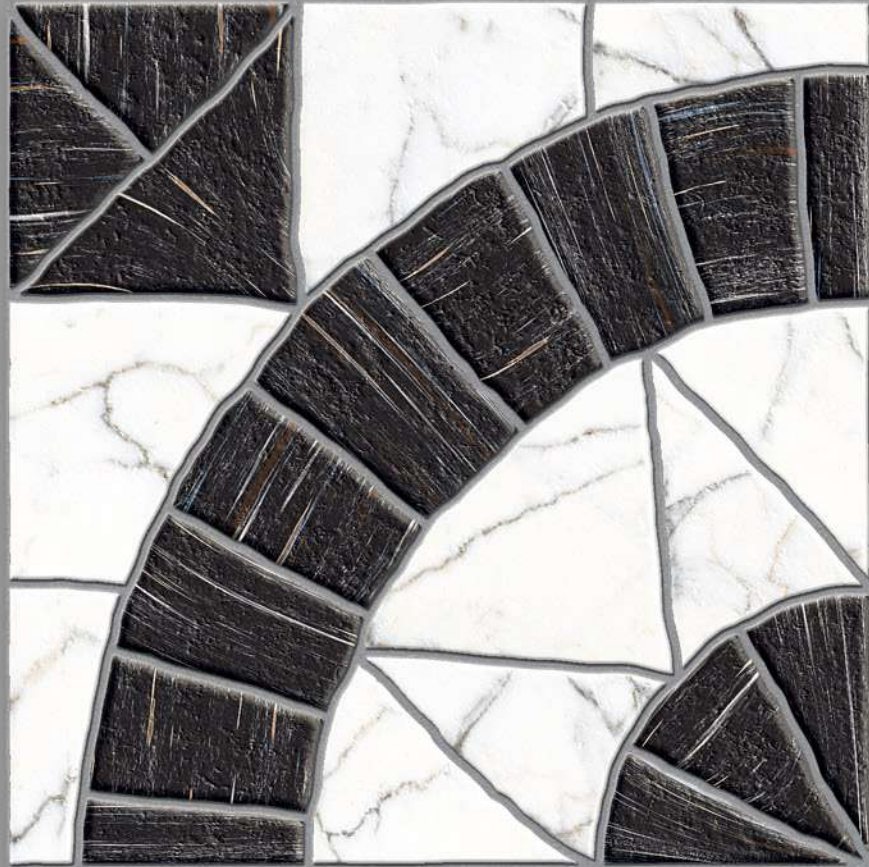

Carpet:103