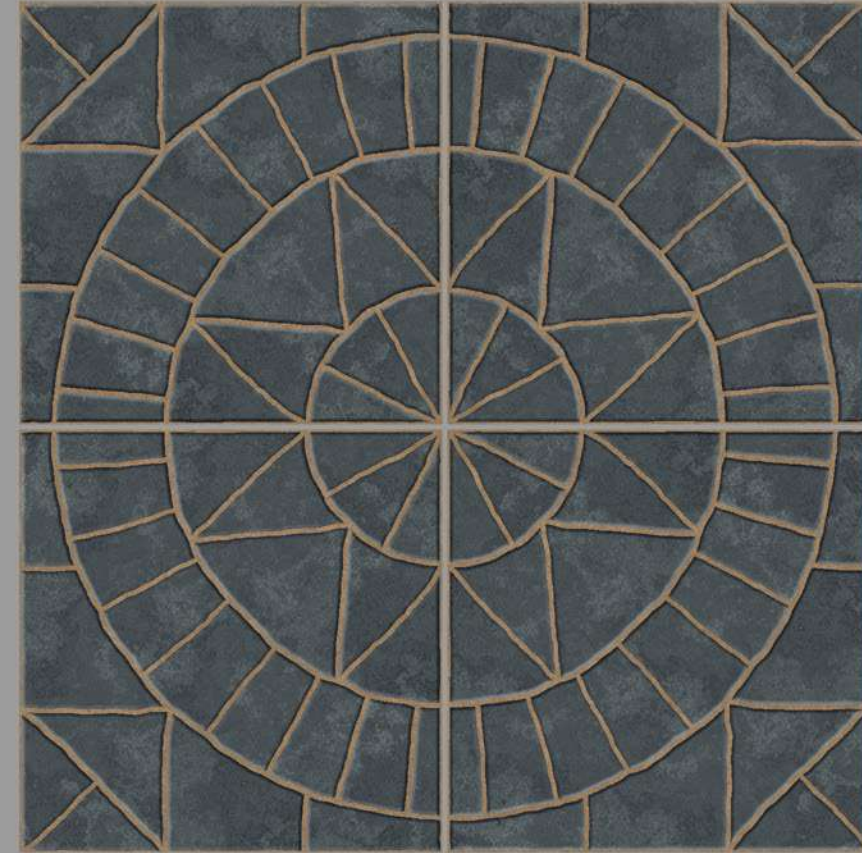

DIRT PROOF

PURE HYGIENIC

Heavy Duty
Vitrified Parking Tiles

12 mm
Thickness

400x
400mm

#Outdoor Beauty

Carpet :105

STAIN RESISTANT