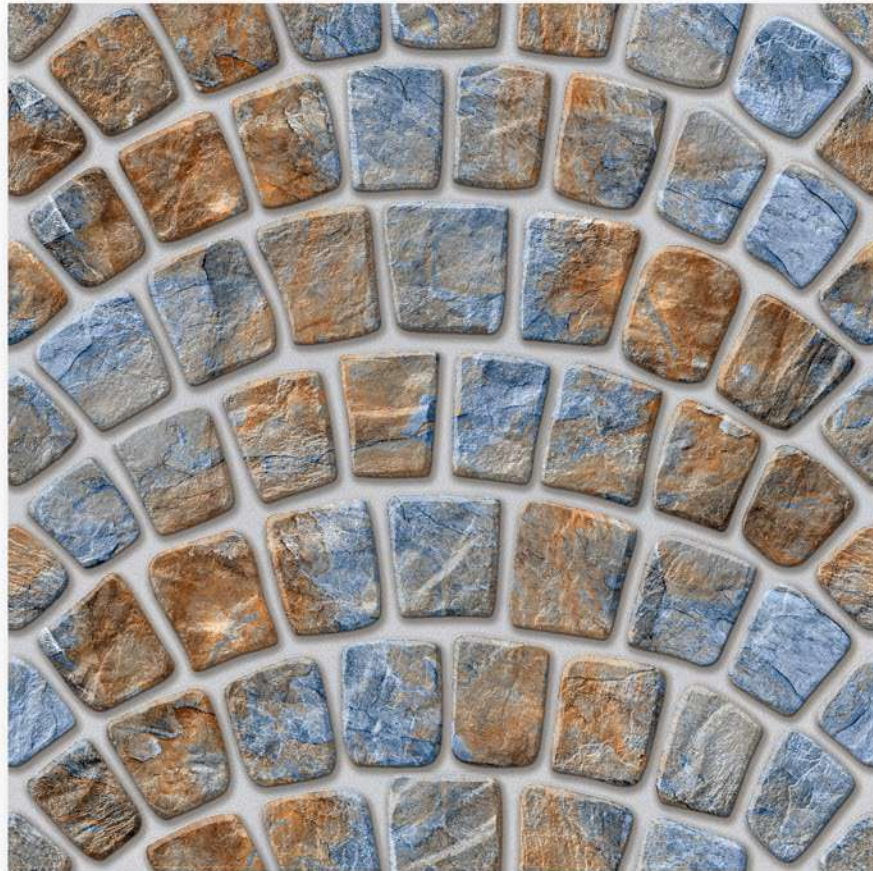

12 mm
Thickness

400x
400mm

#Outdoor Beauty

Topaz :103

- STAIN RESISTANT
- WATER REPELLENT
- FORMIDABLE STRENGTH
- MAINTENANCE FREE
- DIRT PROOF
- PURE HYGIENIC

Heavy Duty
Vitrified Parking Tiles

12 mm
Thickness

400x
400mm

#Outdoor Beauty

Topaz :104

- STAIN RESISTANT
- WATER REPELLENT
- FORMIDABLE STRENGTH
- MAINTENANCE FREE
- DIRT PROOF
- PURE HYGIENIC

Heavy Duty
Vitrified Parking Tiles

12 mm
Thickness

400x
400mm

**#Outdoor
Beauty**