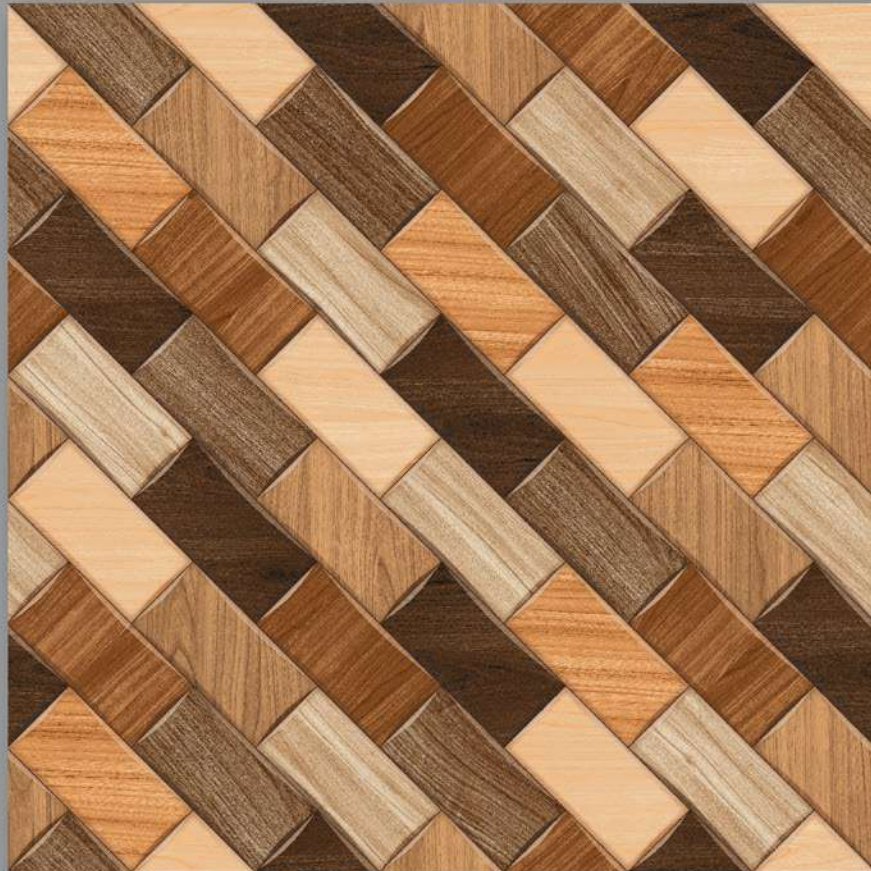

STAIN RESISTANT

WATER REPELLENT

FORMIDABLE STRENGTH

MAINTENANCE FREE

DIRT PROOF

PURE HYGIENIC

Heavy Duty
Vitrified Parking Tiles

12 mm
Thickness

400x
400mm

#Outdoor Beauty