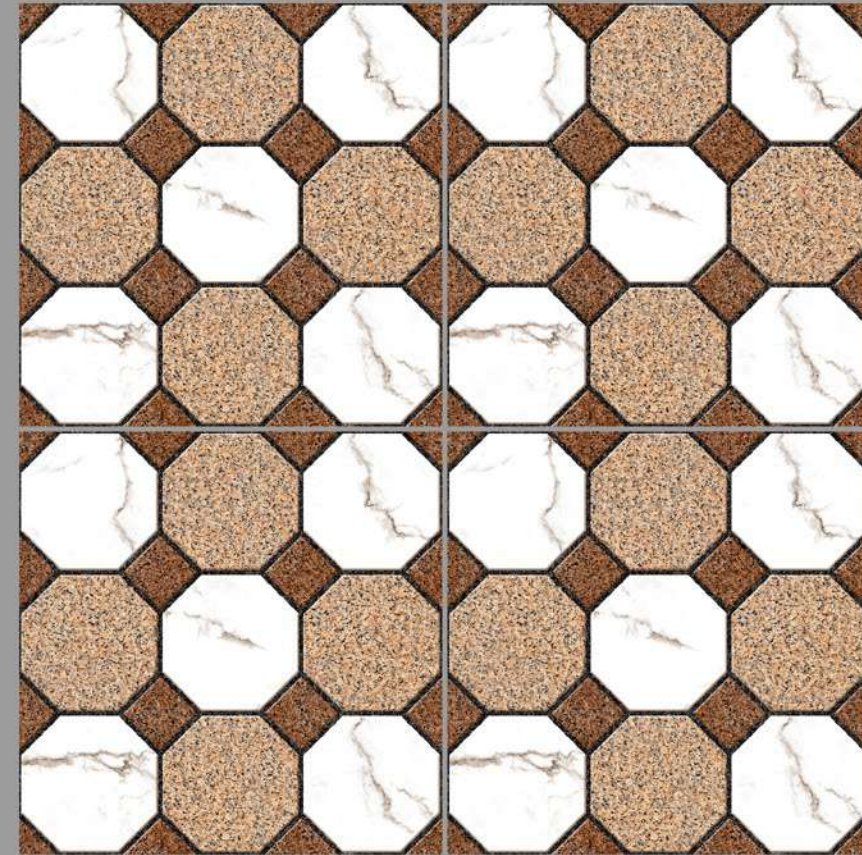

Heavy Duty
Vitrified Parking Tiles

12 mm
Thickness

400x
400mm

#Outdoor Beauty

Octagon :109

- STAIN RESISTANT
- WATER REPELLENT
- FORMIDABLE STRENGTH
- MAINTENANCE FREE
- DIRT PROOF
- PURE HYGIENIC

Heavy Duty
Vitrified Parking Tiles

12 mm
Thickness

400x
400mm

#Outdoor Beauty

Octagon :110

STAIN RESISTANT

WATER REPELLENT

FORMIDABLE STRENGTH

MAINTENANCE FREE