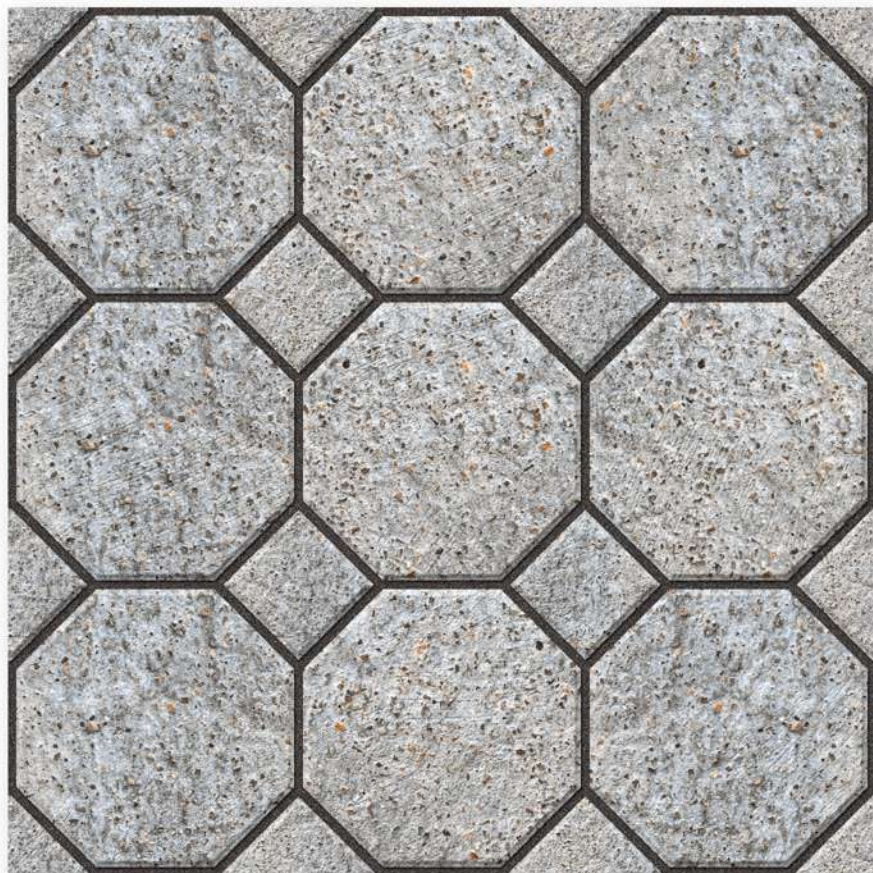

MAINTENANCE FREE

DIRT PROOF

PURE HYGIENIC

Heavy Duty
Vitrified Parking Tiles

12 mm
Thickness

400x
400mm

#Outdoor Beauty

Octagon :106

- STAIN RESISTANT
- WATER REPELLENT
- FORMIDABLE STRENGTH
- MAINTENANCE FREE
- DIRT PROOF
- PURE HYGIENIC

Heavy Duty
Vitrified Parking Tiles

12 mm
Thickness

400x
400mm

#Outdoor Beauty

Octagon :107

STAIN RESISTANT