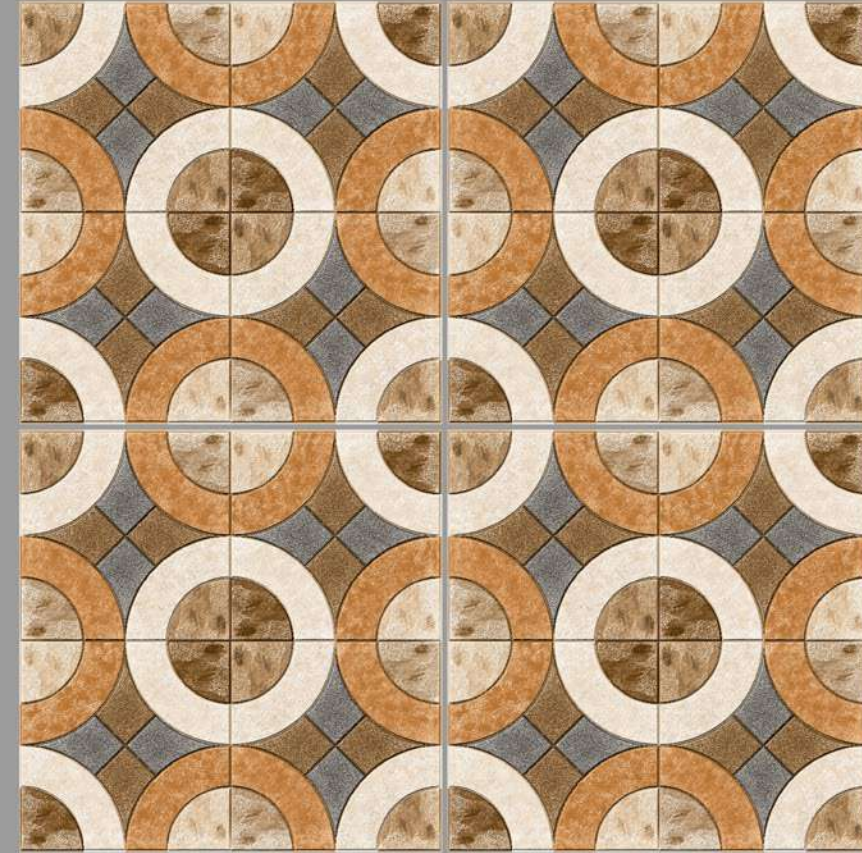

12 mm
Thickness

400x
400mm

#Outdoor Beauty

Circle :103

STAIN RESISTANT

WATER REPELLENT

FORMIDABLE STRENGTH

MAINTENANCE FREE